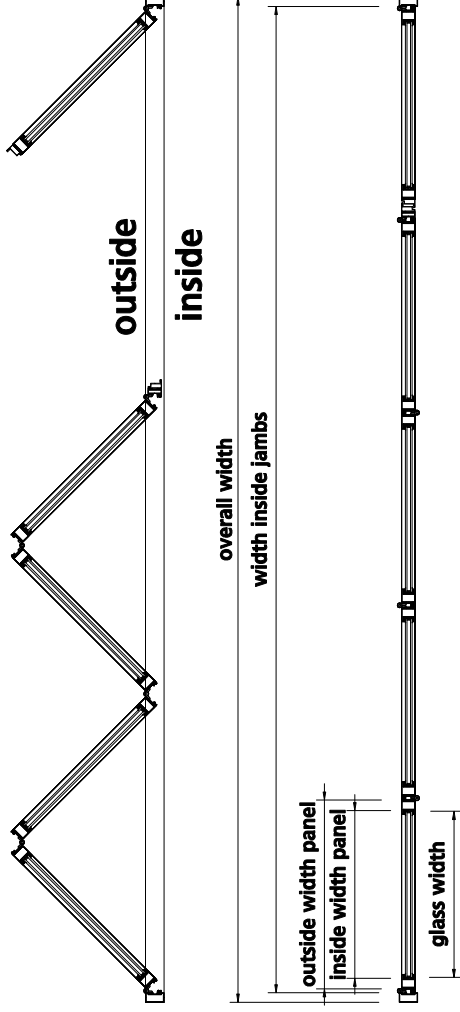

# Model : FoldA Serenity

\* Representation of a typical fold and track options.  
Numerous other options available.

**Top Track**

**Side Jamb**

**Sash**

**Bottom Track**

**Hinges**

\* See Schematic Guide for all track options  
\* See Fold Options for fold variants