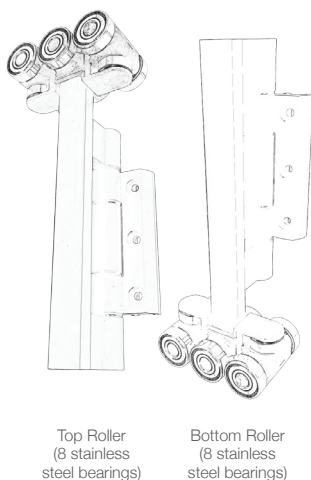

Track Type 13 - HD Track (0 AZON (Top)/ 0 AZON (Bottom))
: Refer to page 5.

Track Type 14 - HD Track (0 AZON (Top)/ 1 AZON (Bottom))
: Refer to page 9.

Track Type 15 - HD Track (0 AZON (Top)/ 2 AZONs (Bottom))
: Refer to page 10.

Rollers by Track Type

System	Track #	Track Description	Page #
FoldA Aluminum 54	Type 1	Standard Combo Track 0 AZON (Top) / 0 AZON (Bottom)	p.2
FoldA Aluminum 54	Type 10	Automotive Track 0 AZON (Top) / 2 AZONs (Bottom)	p.3
FoldA Aluminum 57	Type 2	Standard Combo Track 1 AZON (Top) / 1 AZON (Bottom)	p.6
FoldA Aluminum 57	Type 3	Standard Combo Track 1 AZON (Top) / 2 AZONs (Bottom)	p.7
FoldA Aluminum 57	Type 11	Automotive Track 1 AZON (Top) / 2 AZONs (Bottom)	p.8
FoldA UPVC 66	Type 4	Standard UPVC Track 0 AZON (Top) / 0 AZON (Bottom)	p.11
FoldA UPVC 66	Type 5	Standard UPVC Track 1 AZON (Top) / 2 AZONs (Bottom)	p.12
FoldA Elevate	Type 1	Standard Combo Track 0 AZON (Top) / 0 AZON (Bottom)	p.13
FoldA Aesthetic	Type 1	Standard Combo Track 0 AZON (Top) / 0 AZON (Bottom)	p.2
FoldA Aesthetic	Type 2	Standard Combo Track 1 AZON (Top) / 1 AZON (Bottom)	p.6
FoldA Aesthetic	Type 3	Standard Combo Track 1 AZON (Top) / 2 AZONs (Bottom)	p.7
FoldA Aesthetic	Type 10	Automotive Track 0 AZON (Top) / 2 AZONs (Bottom)	p.3
FoldA Aesthetic	Type 11	Automotive Track 1 AZON (Top) / 2 AZONs (Bottom)	p.8