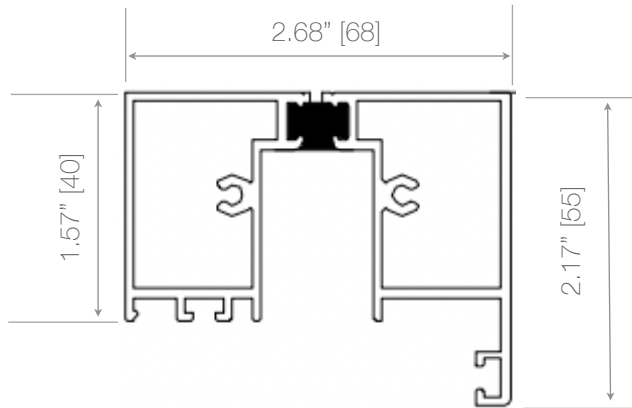

Top Track

Side Frame

Door Frame

Bottom Track

Weep holes installed by others as needed.

Also available for FoldA Aesthetic.

Note. Measurements in square brackets [] are expressed in millimeters.

EZ-FOLD-A-DOOR