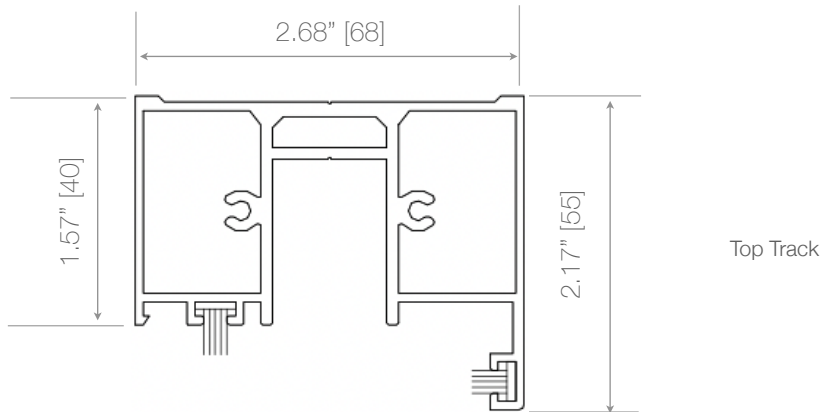

FoldA Aluminum 54

Track Type 1 - Standard Combo Track (0 AZON (Top)/ 0 AZON (Bottom))

Weep holes installed by others as needed.

Note. Measurements in square brackets [] are expressed in millimeters.

Also available for FoldA Aesthetic.