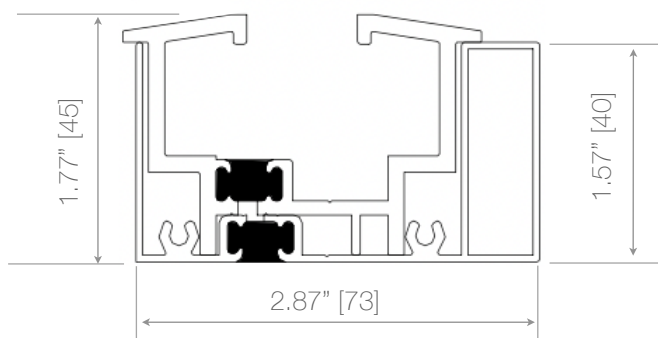

FoldA UPVC 66

Track Type 5 - Standard UPVC Track (1 AZON (Top)/ 2 AZONs (Bottom))

Top Track

Side Frame

Door Frame

Bottom Track

Weep holes installed by others as needed.

Note. Measurements in square brackets [] are expressed in millimeters.