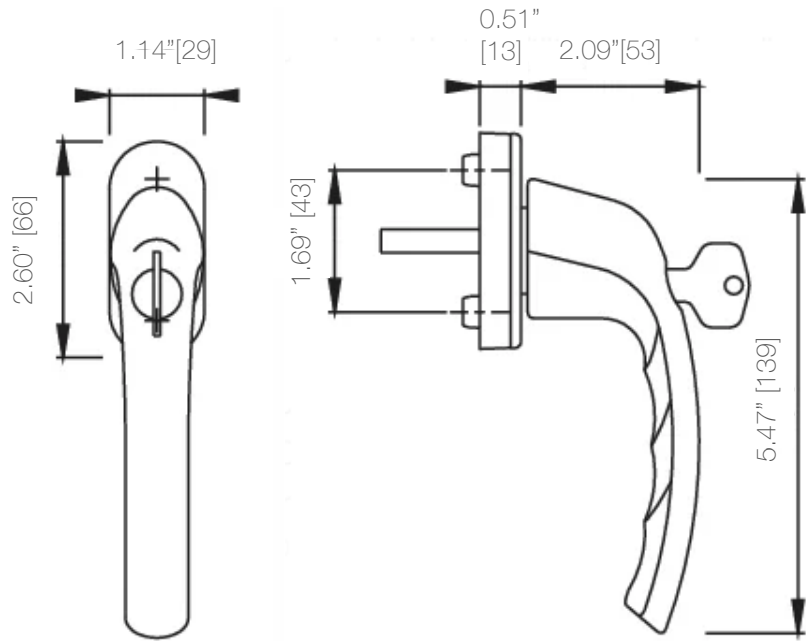

Hoppe™ Handle

Tôkyô
HOPPE aluminium lockable
turn/tilt handle
with Secu100®