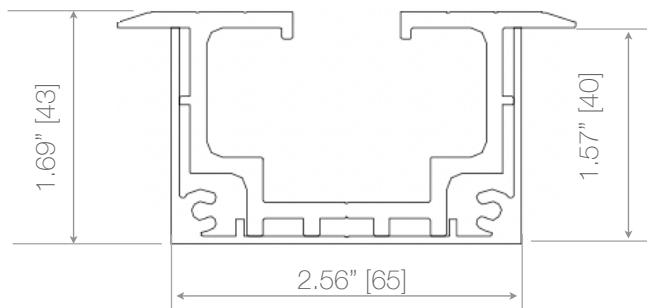

Top Track

Side Frame

Door Frame

Bottom Track

Weep holes installed by others as needed.

Also available for FoldA Aesthetic.

Note. Measurements in square brackets
[] are expressed in millimeters.

EZ-FOLD-A-DOOR

Side Frame

Door Frame

Bottom Track

Weep holes installed by others as needed.

Note. Measurements in square brackets [] are expressed in millimeters.

EZ-FOLD-A-DOOR

Transform your space
A FOLD at a Time

Specifications and details subject to change without notice.