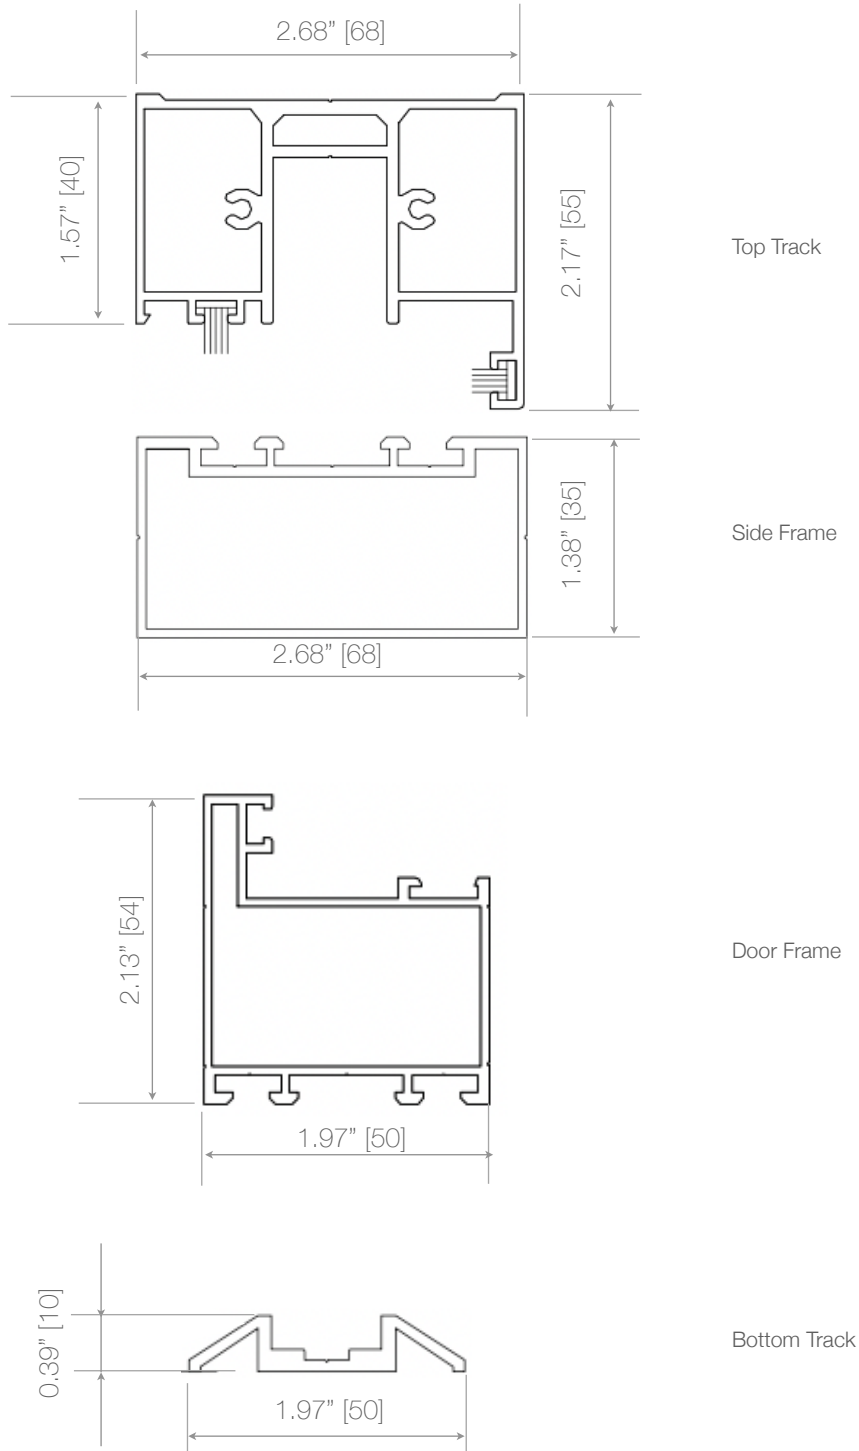

FoldA Serenity

Track Type 6 - Surface Mount Track (0 AZON (Top)/ 0 AZON (Bottom))

Note. Measurements in square brackets [ ] are expressed in millimeters.