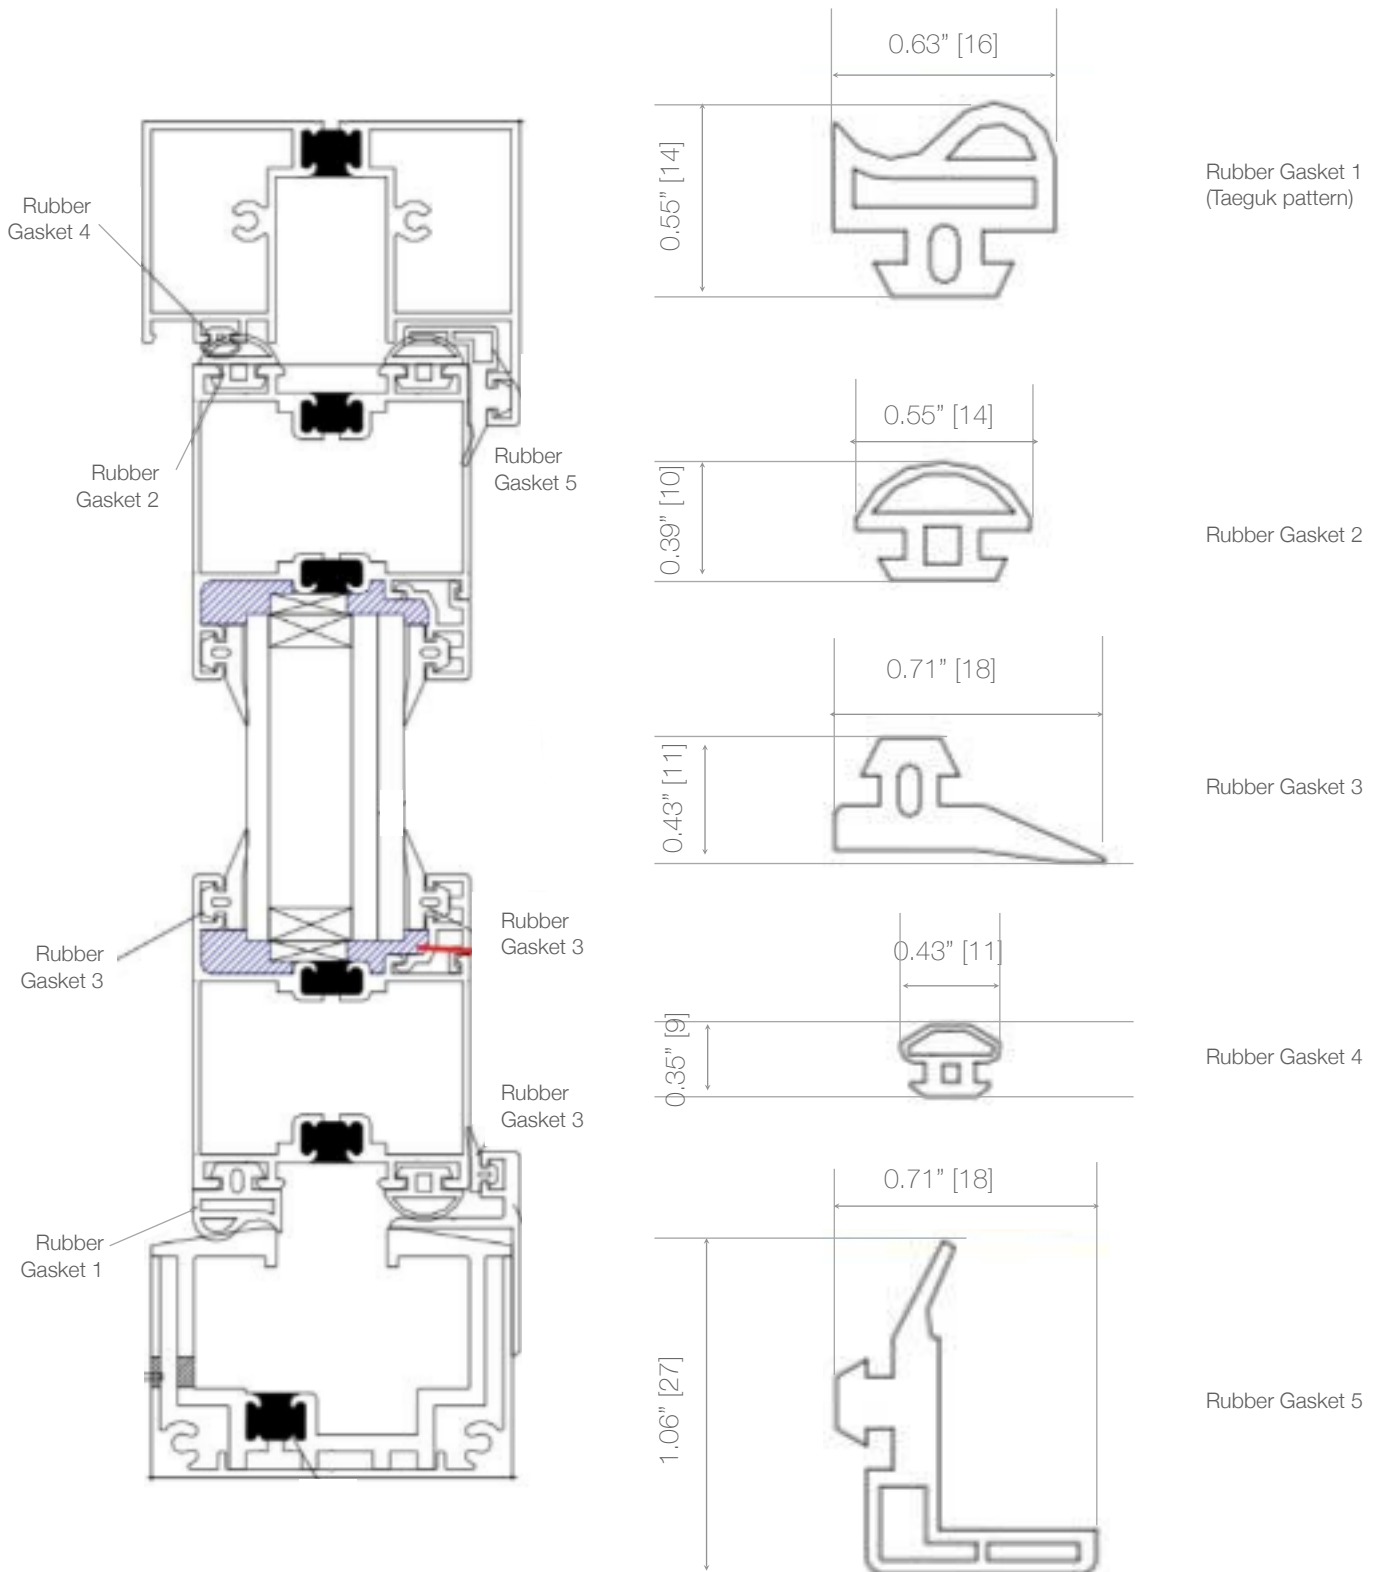

Extreme Weather Seals

Note. Measurements in square brackets [ ] are expressed in millimeters.