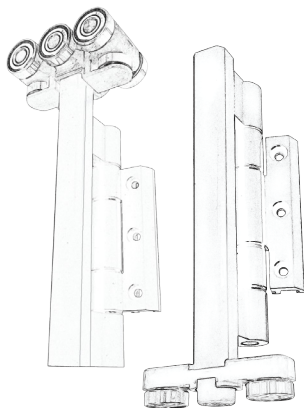

Rollers by Track Type

Top Roller
(2 stainless
steel bearings)

Bottom Roller
(6 stainless
steel bearings)

System	Track #	Track Description	Page #
FoldA Serenity	Type 6	Surface Mount Track 0 AZON (Top) / 0 AZON (Bottom)	p.14
FoldA Serenity	Type 7	Surface Mount Track 1 AZON (Top) / 0 AZON (Bottom)	p.16
FoldA Serenity	Type 8	Minimum Recess Track 0 AZON (Top) / 0 AZON (Bottom)	p.18
FoldA Serenity	Type 9	Minimum Recess Track 1 AZON (Top) / 0 AZON (Bottom)	p.20

Top Roller
(8 stainless
steel bearings)

Bottom Roller
(6 stainless
steel bearings)

System	Track #	Track Description	Page #
FoldA Serenity	Type 17	Surface Mount Bottom Track with HD Top Track no AZON	p.15
FoldA Serenity	Type 18	Surface Mount Bottom Track with HD Top Track with AZON	p.17
FoldA Serenity	Type 19	Surface Mount Bottom Track with HD Top Track no AZON	p.19
FoldA Serenity	Type 20	Surface Mount Bottom Track with HD Top Track with AZON	p.21