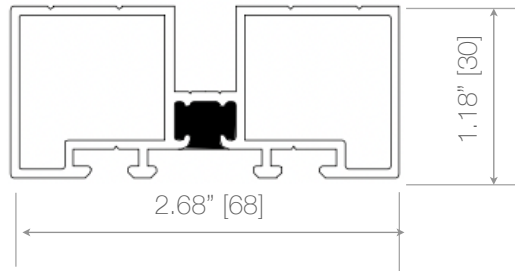

FoldA Aluminum 54

Track Type 13 - HD Track (0 AZON (Top)/ 0 AZON (Bottom))

Note. Measurements in square brackets [] are expressed in millimeters.

Also available for FoldA Aesthetic.

FoldA Aluminum 57

Track Type 2 - Standard Combo Track (1 AZON (Top)/ 1 AZON (Bottom))

Top Track

Side Frame

Door Frame

Bottom Track

Weep holes installed by others as needed.

Also available for FoldA Aesthetic.

Note. Measurements in square brackets [] are expressed in millimeters.

EZ-FOLD-A-DOOR