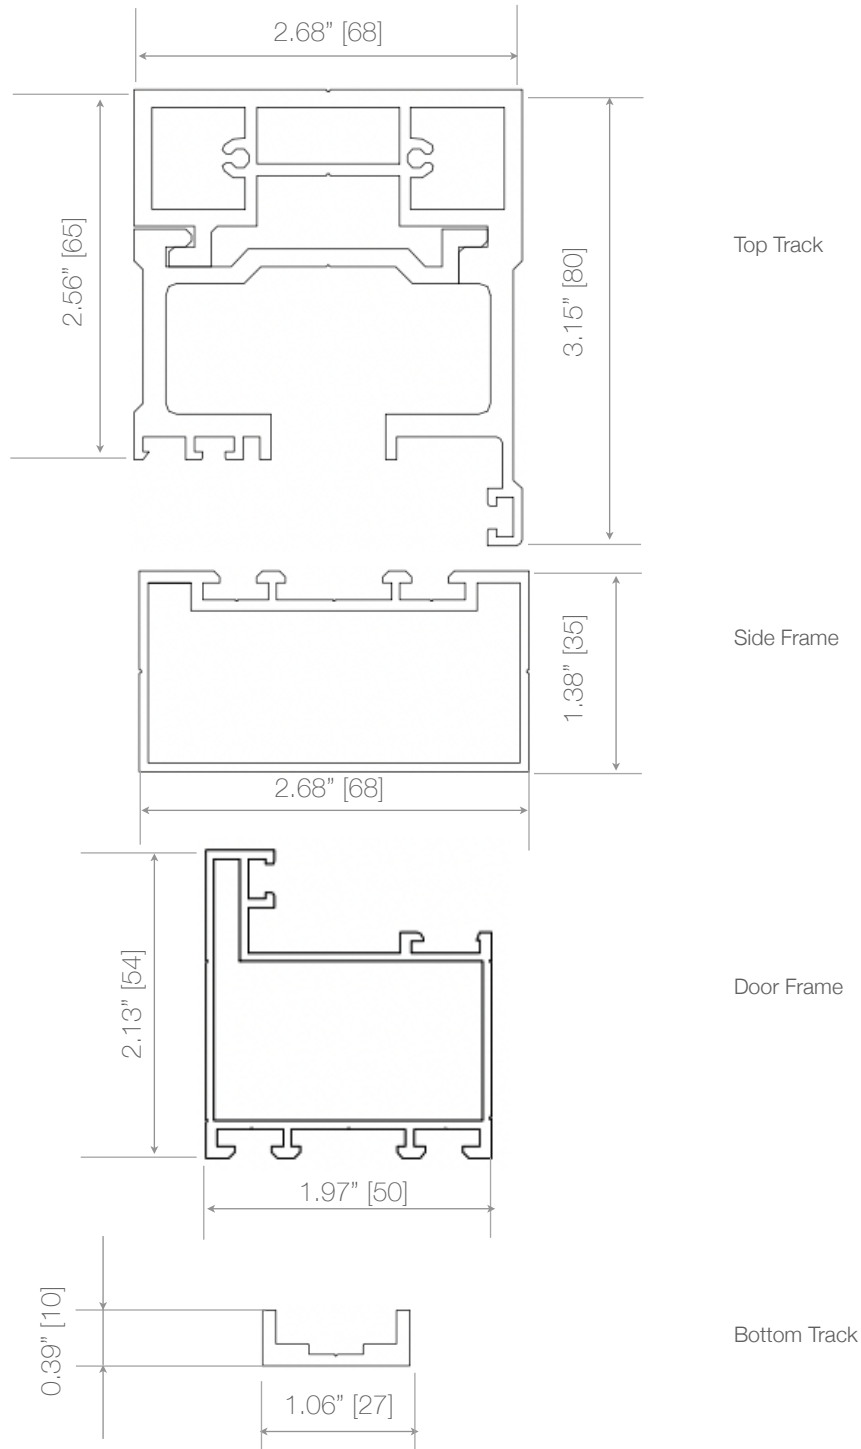

FoldA Serenity

Track Type 19 - Minimal Recess Bottom Track with HD Top Track (no AZON)

Note. Measurements in square brackets [ ] are expressed in millimeters.