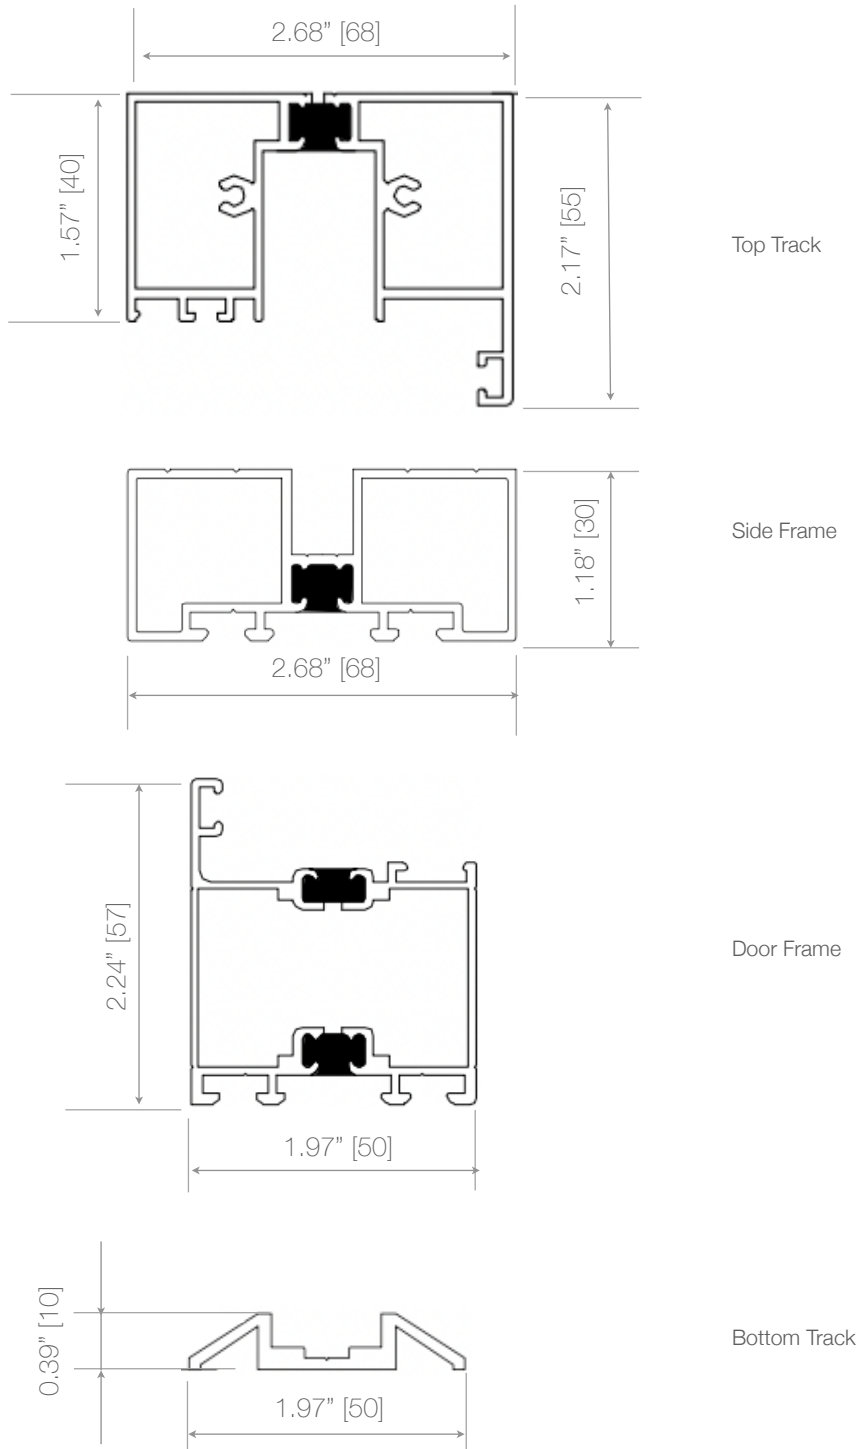

FoldA Serenity

Track Type 17 - Surface Mount Bottom Track with HD Top Track (no AZON)

Note. Measurements in square brackets [] are expressed in millimeters.

FoldA Serenity

Track Type 7 - Surface Mount Track (1 AZON (Top)/ 0 AZON (Bottom))

Note. Measurements in square brackets [] are expressed in millimeters.

FoldA Serenity

Track Type 18 - Surface Mount Bottom Track with HD Top Track (with AZON)

Note. Measurements in square brackets [] are expressed in millimeters.