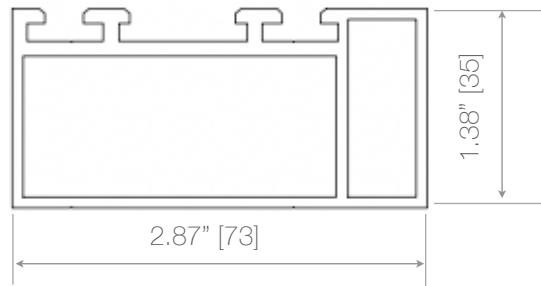

FoldA UPVC 66

Track Type 4 - Standard UPVC Track (0 AZON (Top)/ 0 AZON (Bottom))

Side Frame

Door Frame

Bottom Track

Weep holes installed by others as needed.

Note. Measurements in square brackets [] are expressed in millimeters.