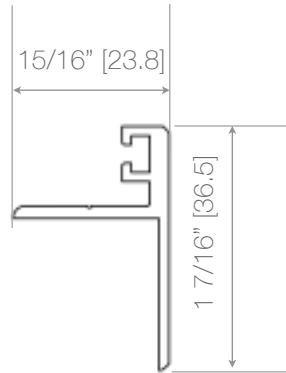

Wind Flanges

Wind Flange for Aluminum