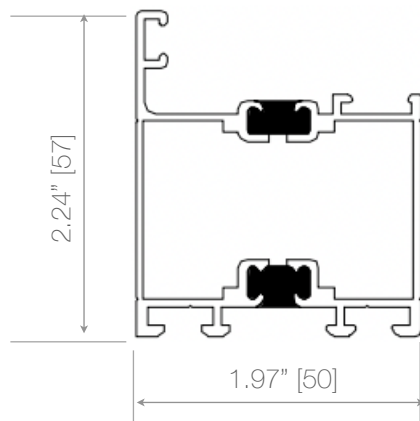

Top Track

Side Frame

Door Frame

Bottom Track

Weep holes installed by others as needed.

Also available for FoldA Aesthetic.

Note. Measurements in square brackets
[] are expressed in millimeters.

EZ-FOLD-A-DOOR

Side Frame

Door Frame

Bottom Track

Weep holes installed by others as needed.

Note. Measurements in square brackets [] are expressed in millimeters.

EZ-FOLD-A-DOOR

Transform your space
A FOLD at a Time

Specifications and details subject to change without notice.