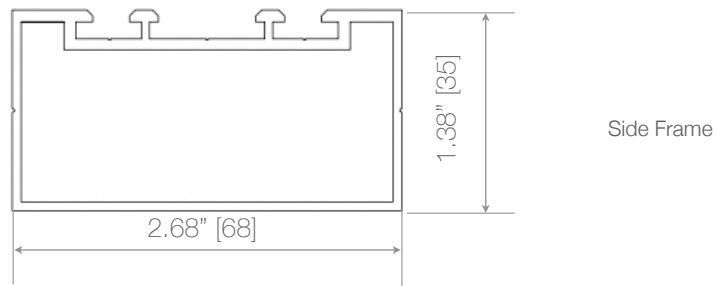

FoldA Aluminum 54

Track Type 1 - Standard Combo Track (0 AZON (Top)/ 0 AZON (Bottom))

Weep holes installed by others as needed.

Note. Measurements in square brackets [] are expressed in millimeters.

Also available for FoldA Aesthetic.