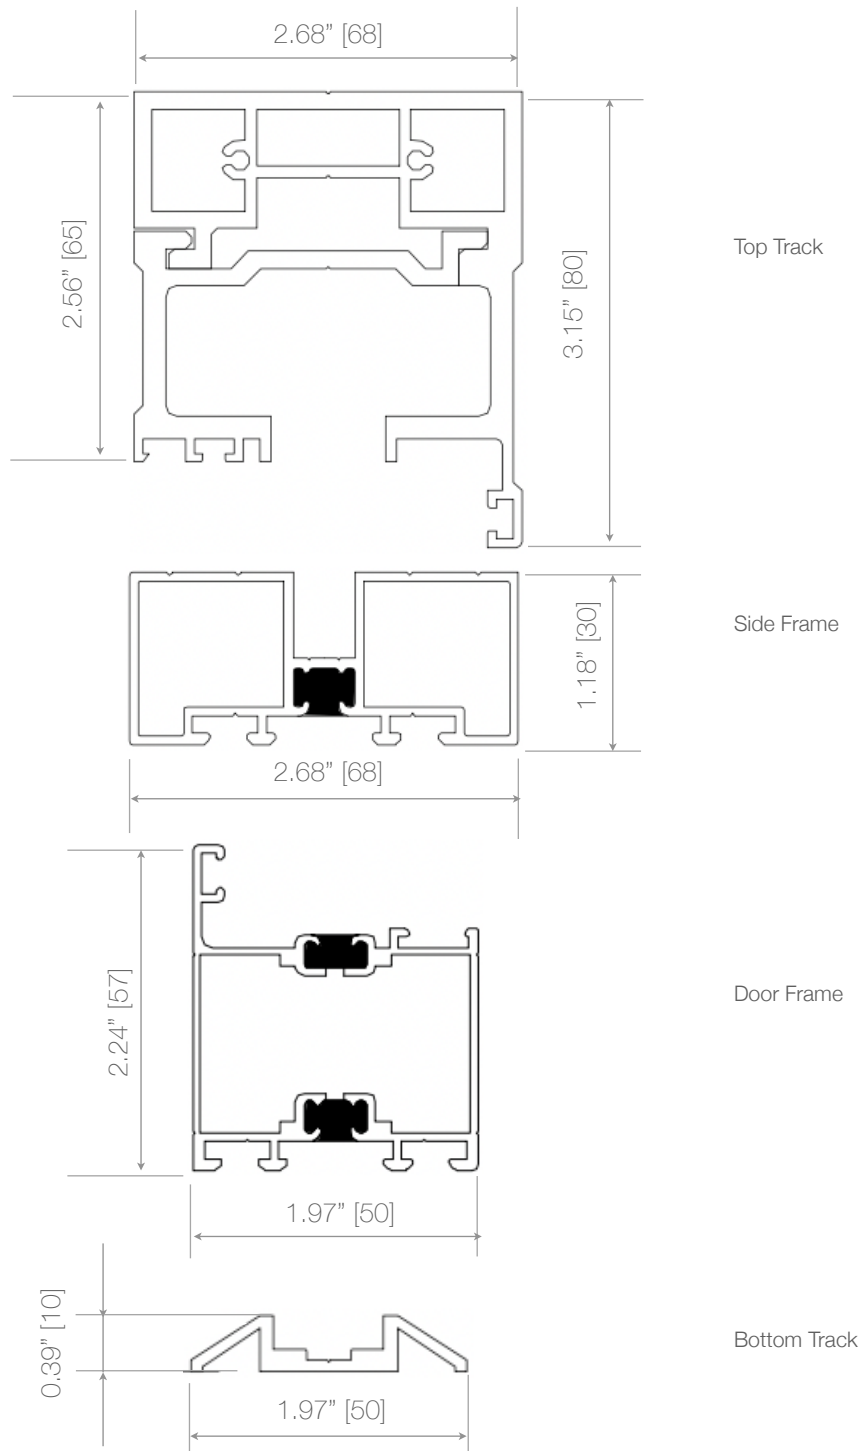

FoldA Serenity

Track Type 17 - Surface Mount Bottom Track with HD Top Track (no AZON)

Note. Measurements in square brackets [] are expressed in millimeters.

FoldA Serenity

Track Type 7 - Surface Mount Track (1 AZON (Top)/ 0 AZON (Bottom))

Note. Measurements in square brackets [] are expressed in millimeters.

FoldA Serenity

Track Type 18 - Surface Mount Bottom Track with HD Top Track (with AZON)

Note. Measurements in square brackets [] are expressed in millimeters.