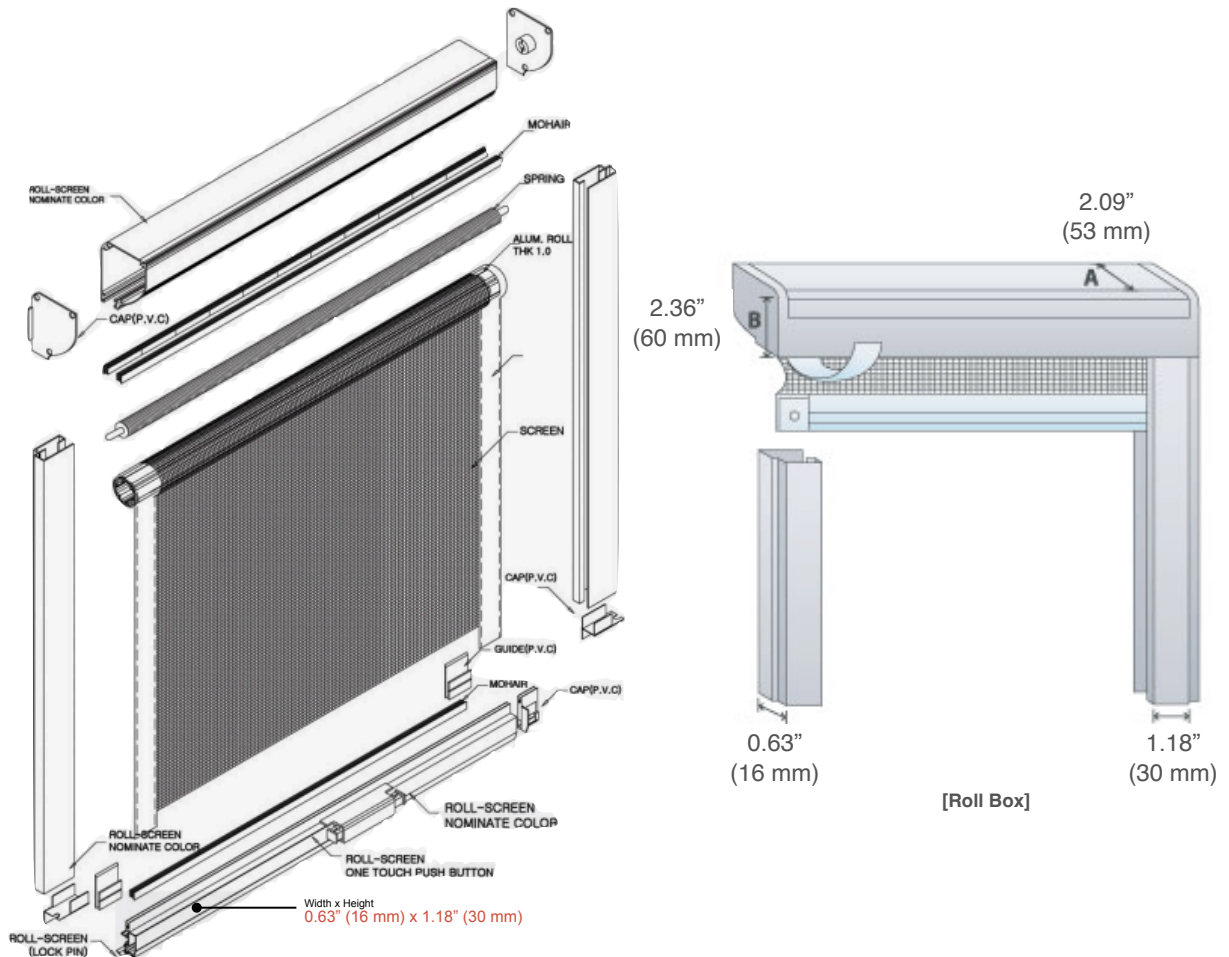

EZ Euro Screen

[Standard Type]

Maximum Sizes:

Dimensions (inch)

Single: 196" x 127" (W X H)
 Double: 393" x 127" (W X H)

Dimensions (mm)

Single: 5000 x 3250 (W X H)
 Double: 10000 x 3250 (W X H)

[Expansive Type]

Maximum Size (1 Unit)

196" x 127" (W X H)
 5000 mm x 3250 mm (W X H)

****Virtually Limitless Width****

This system, designed without a bottom track, is ideal for our Freeway Fold system. The screen can slide freely left or right and be positioned anywhere along the track. For extremely wide applications, multiple maximum-width units can be installed.

This system can achieve unlimited width by incorporating multiple free-sliding screens within the same frame.

Retractable Insect Screens

TechRoll Insect Screen

Maximum Sizes:

Dimensions (inch)

Single: 86" x 86" (W X H)
 Double: 173" x 86" (W X H)