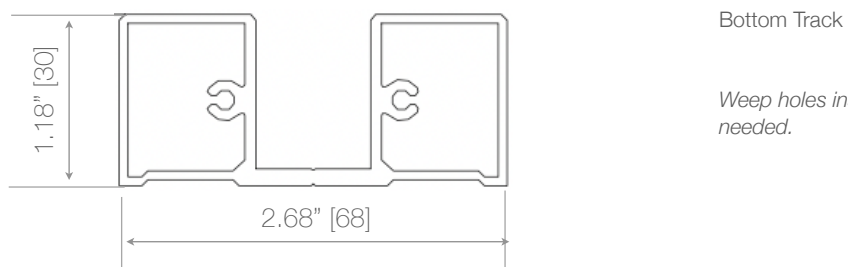

Track Type 12 - Freeway Track (0 AZON (Top)/ 0 AZON (Bottom))

Weep holes installed by others as needed.

Note. Measurements in square brackets [] are expressed in millimeters.

Also available for FoldA Aesthetic.