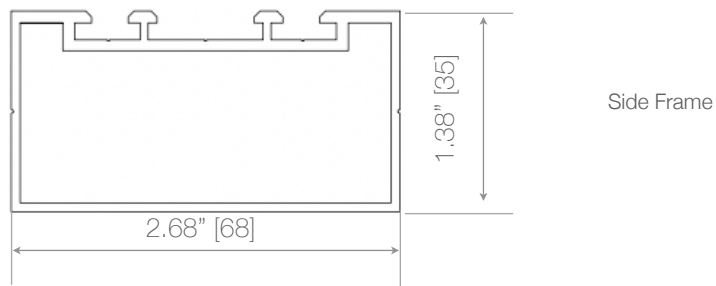

FoldA Aluminum 54

Track Type 13 - HD Track (0 AZON (Top)/ 0 AZON (Bottom))

Note. Measurements in square brackets [ ] are expressed in millimeters.

Also available for FoldA Aesthetic.