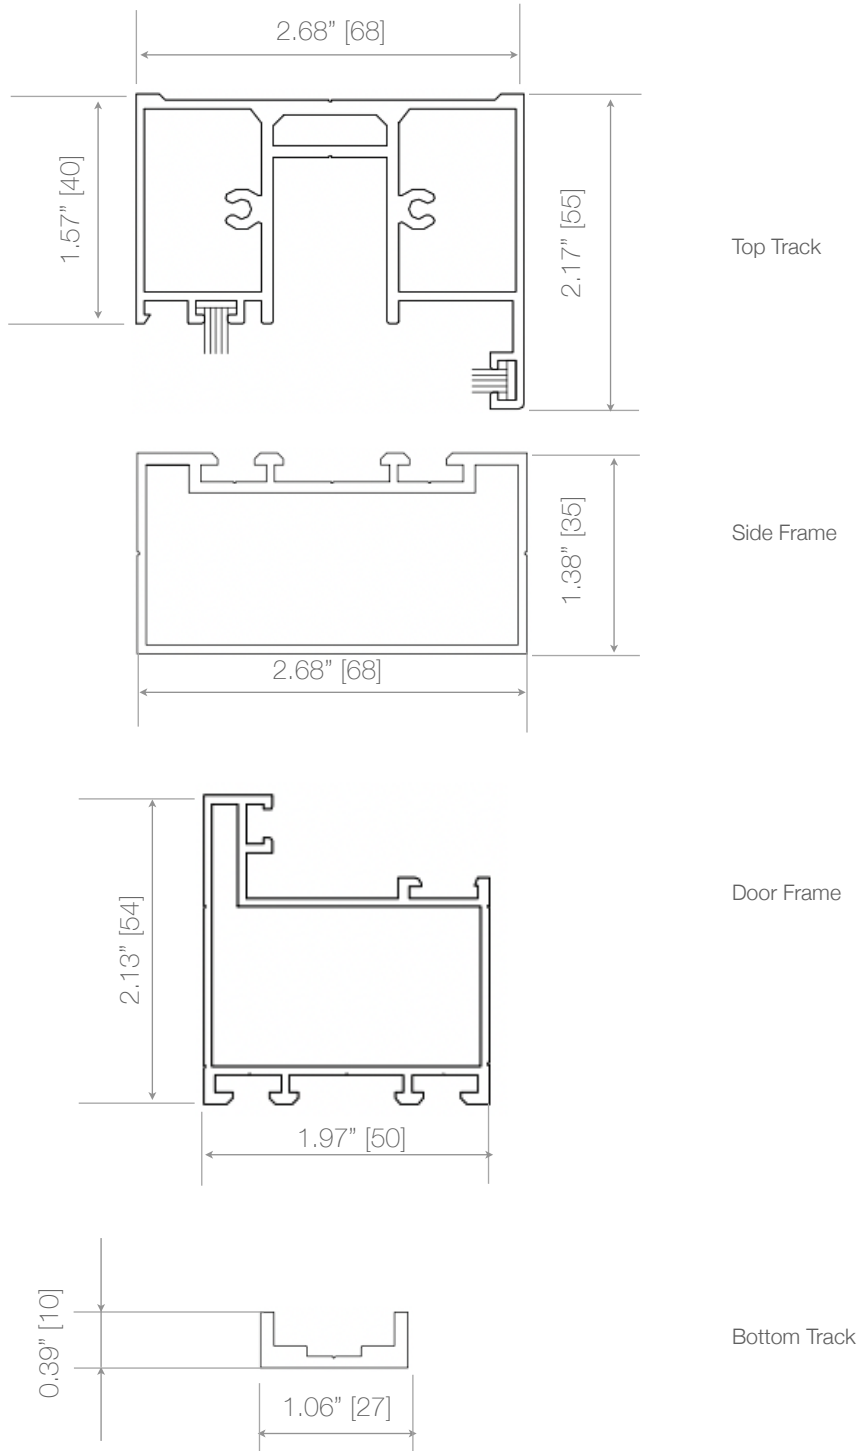

FoldA Serenity

Track Type 8 - Minimal Recess Track (0 AZON (Top)/ 0 AZON (Bottom))

Note. Measurements in square brackets [ ] are expressed in millimeters.