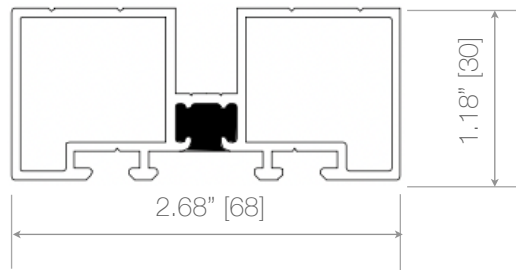

Top Track

Side Frame

Door Frame

Bottom Track

Weep holes installed by others as needed.

Also available for FoldA Aesthetic.

Note. Measurements in square brackets [] are expressed in millimeters.

EZ-FOLD-A-DOOR