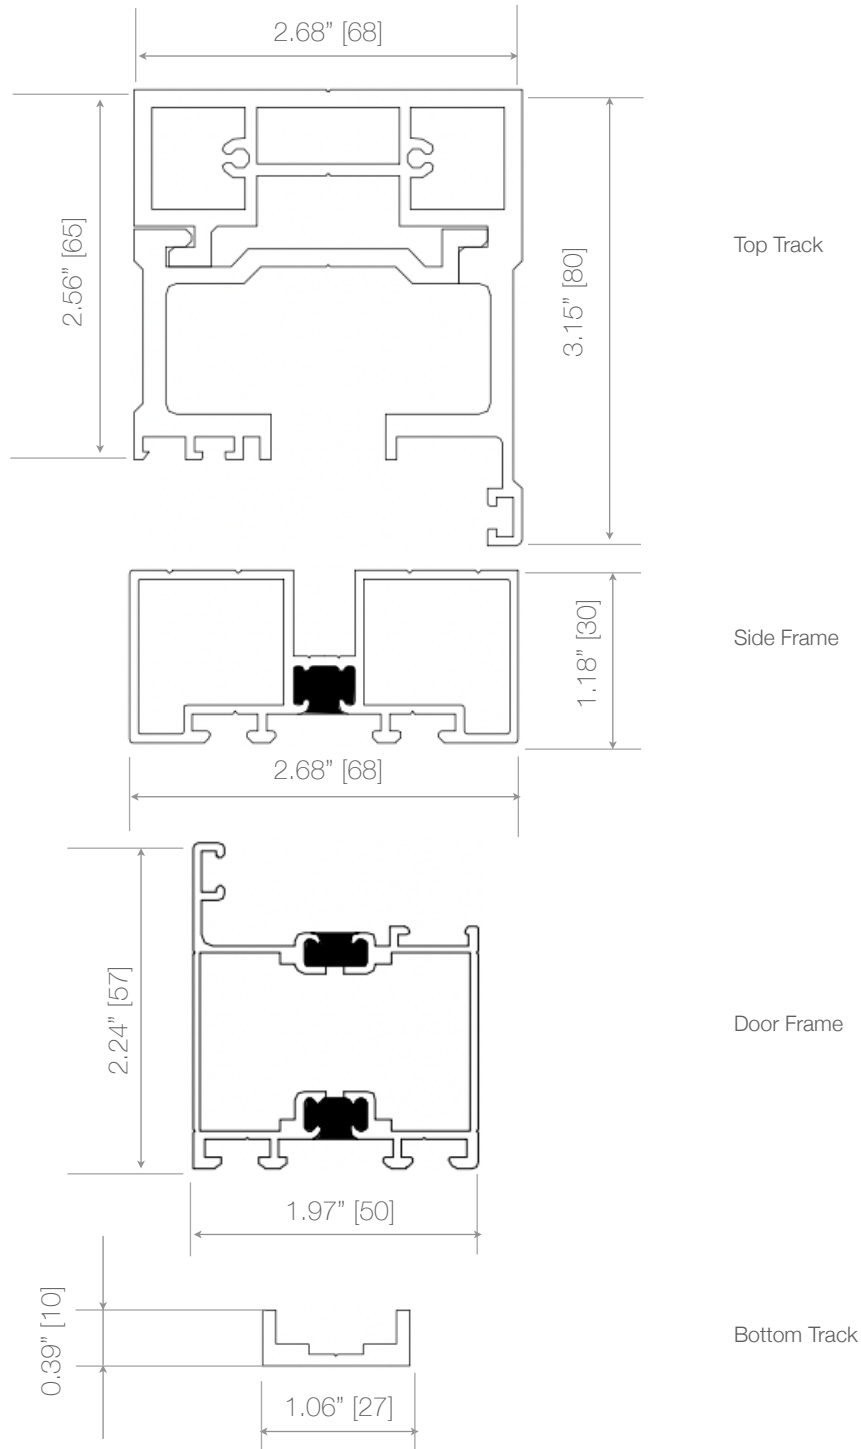

FoldA Serenity

Track Type 20 - Minimal Recess Bottom Track with HD Top Track (with AZON)

Note. Measurements in square brackets [ ] are expressed in millimeters.