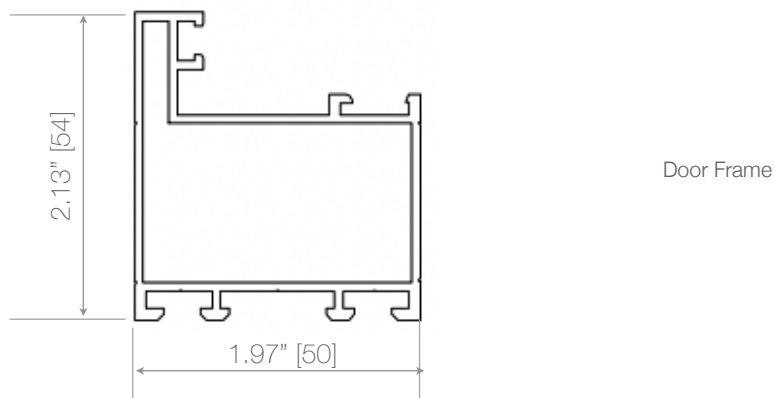

FoldA Aluminum 54

Track Type 13 - HD Track (0 AZON (Top)/ 0 AZON (Bottom))

Note. Measurements in square brackets [ ] are expressed in millimeters.

Also available for FoldA Aesthetic.