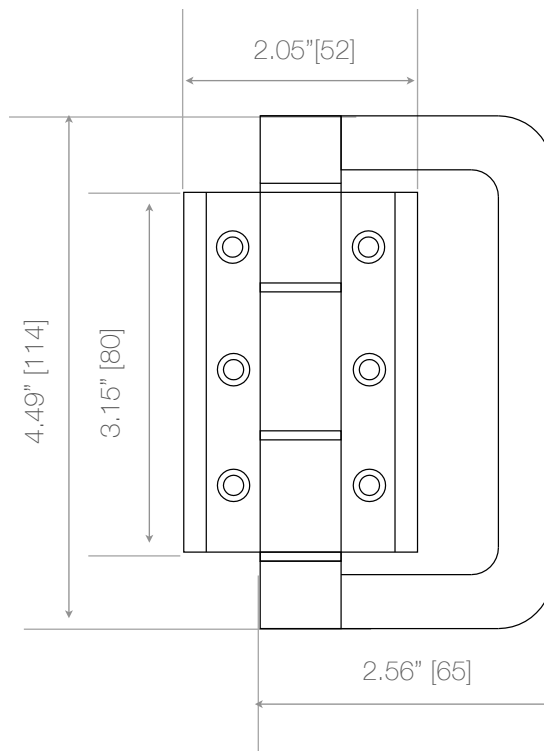

Extreme Weather Seals

Note. Measurements in square brackets [] are expressed in millimeters.

Wind Flanges

Wind Flange for Aluminum

Wind Flange for UPVC

Note. Measurements in square brackets
[] are expressed in millimeters.

Entrance Set Mortise Lock

Note. Measurements in square brackets [] are expressed in millimeters.

Low Profile Lever Handle

D-Handle

Note. Measurements in square brackets [] are expressed in millimeters.

Hoppe™ Handle

Note. Measurements in square brackets
[] are expressed in millimeters.

Assa Abloy™ Smart Lock

ESA500

Dimensions (inch): 12.28 x 1.61 x 0.39/0.79 (H x W x D)

Dimensions (mm): 312 x 41 x 10/20 (H x W x D)

Variety of ASSA ABLOY smart locks available.

EZ Euro Screen

[Standard Type]

Maximum Sizes:

Dimensions (inch)

Single: 196" x 127" (W X H)
 Double: 393" x 127" (W X H)

Dimensions (mm)

Single: 5000 x 3250 (W X H)
 Double: 10000 x 3250 (W X H)

[Expansive Type]