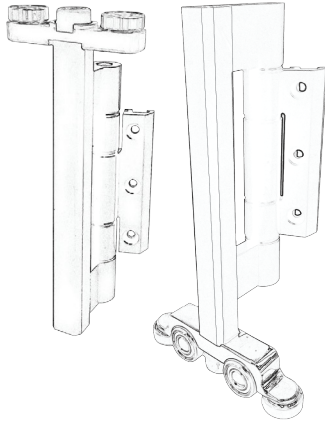

Rollers by Track Type

Top Roller
(2 stainless
steel bearings)

Bottom Roller
(6 stainless
steel bearings)

System	Track #	Track Description	Page #
FoldA Serenity	Type 6	Surface Mount Track 0 AZON (Top) / 0 AZON (Bottom)	p.14
FoldA Serenity	Type 7	Surface Mount Track 1 AZON (Top) / 0 AZON (Bottom)	p.16
FoldA Serenity	Type 8	Minimum Recess Track 0 AZON (Top) / 0 AZON (Bottom)	p.18
FoldA Serenity	Type 9	Minimum Recess Track 1 AZON (Top) / 0 AZON (Bottom)	p.20