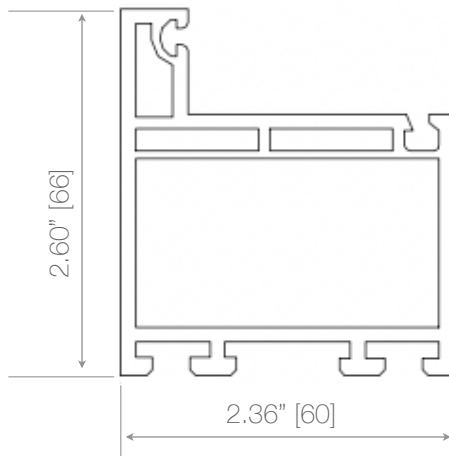

FoldA UPVC 66

Track Type 5 - Standard UPVC Track (1 AZON (Top)/ 2 AZONs (Bottom))

Top Track

Side Frame

Door Frame

Bottom Track

Weep holes installed by others as needed.

Note. Measurements in square brackets [] are expressed in millimeters.