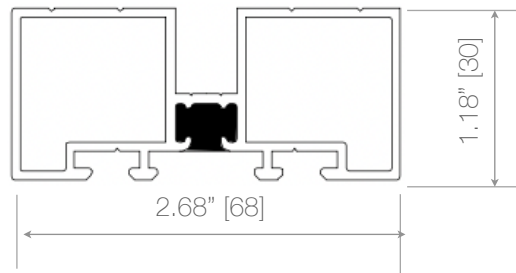

Top Track

Side Frame

Door Frame

Bottom Track

Weep holes installed by others as needed.

Also available for FoldA Aesthetic.

Note. Measurements in square brackets
[] are expressed in millimeters.

EZ-FOLD-A-DOOR

Side Frame

Door Frame

Bottom Track

Weep holes installed by others as needed.

Note. Measurements in square brackets [] are expressed in millimeters.

EZ-FOLD-A-DOOR

Transform your space
A FOLD at a Time

Specifications and details subject to change without notice.