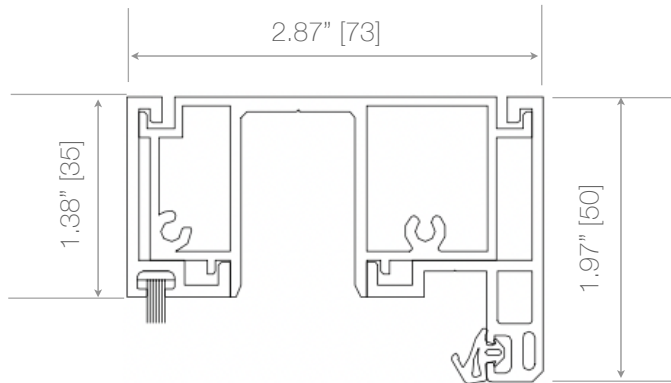

FoldA UPVC 66

Track Type 4 - Standard UPVC Track (0 AZON (Top)/ 0 AZON (Bottom))

Top Track