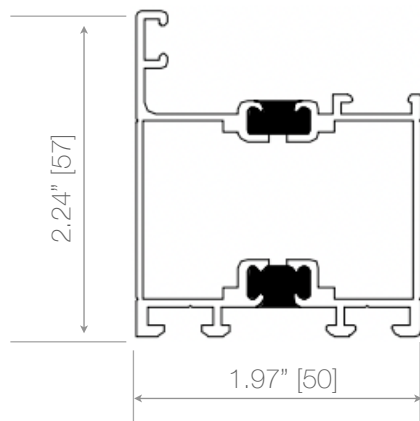

FoldA Aluminum 54

Track Type 13 - HD Track (0 AZON (Top)/ 0 AZON (Bottom))

Note. Measurements in square brackets [] are expressed in millimeters.

Also available for FoldA Aesthetic.

FoldA Aluminum 57

Track Type 2 - Standard Combo Track (1 AZON (Top)/ 1 AZON (Bottom))

Top Track

Side Frame

Door Frame

Bottom Track

Weep holes installed by others as needed.

Also available for FoldA Aesthetic.

Note. Measurements in square brackets [] are expressed in millimeters.

EZ-FOLD-A-DOOR