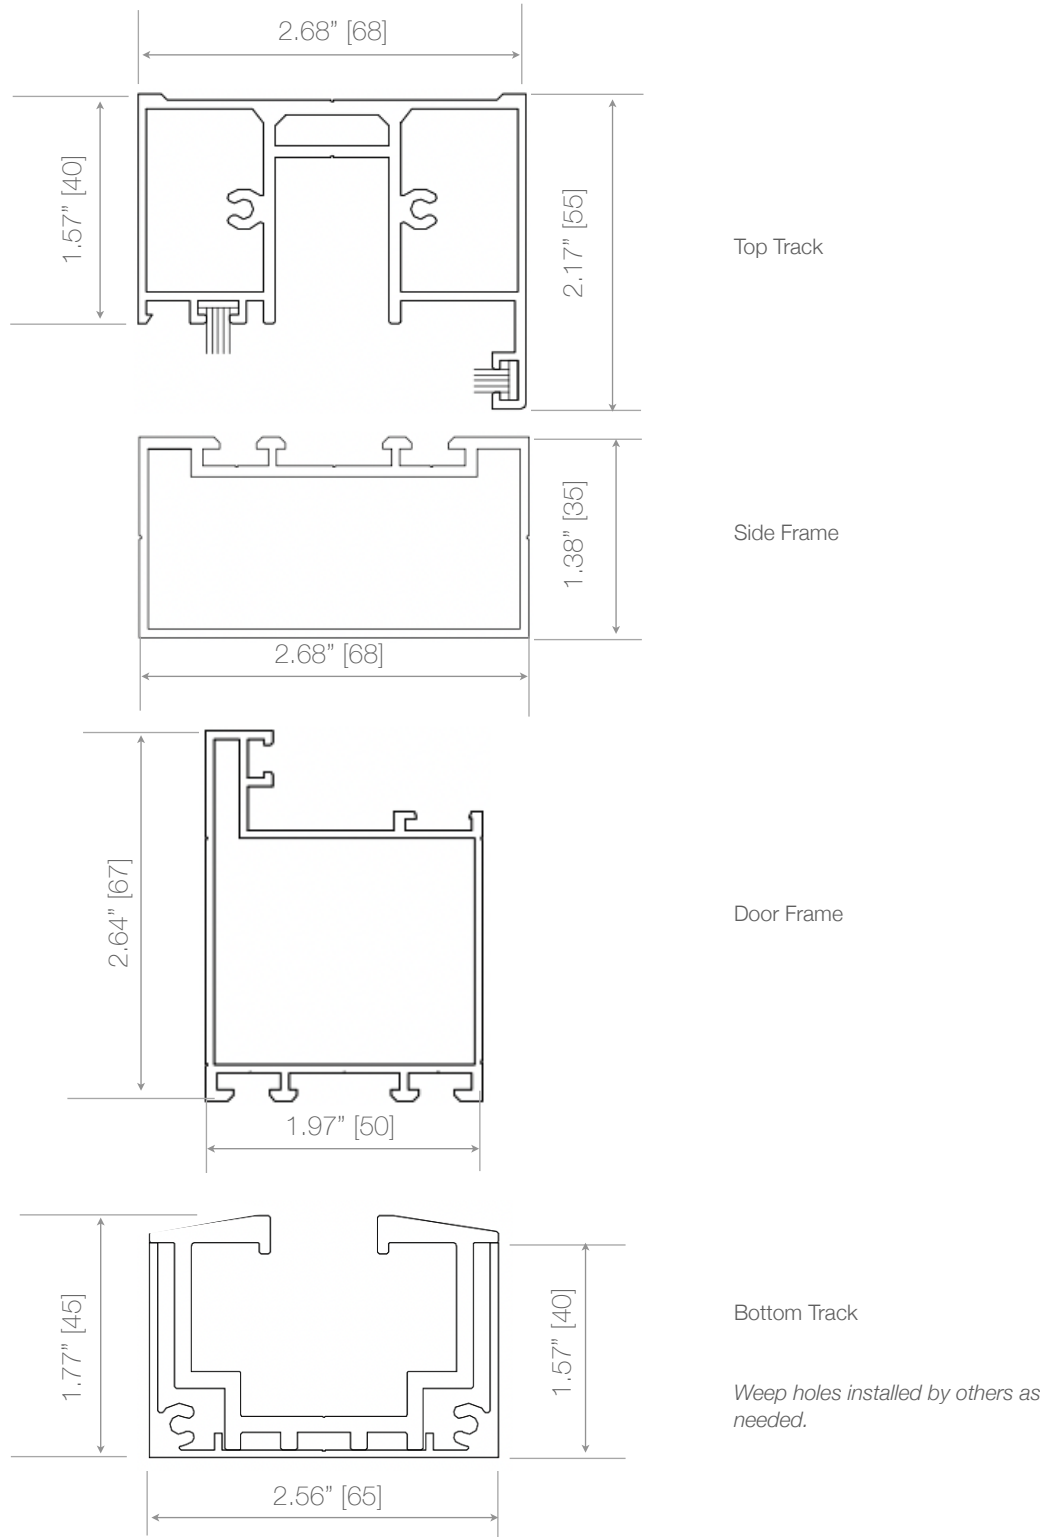

FoldA Elevate

Track Type 1 - Standard Combo Track (0 AZON (Top)/ 0 AZON (Bottom))

Note. Measurements in square brackets [ ] are expressed in millimeters.