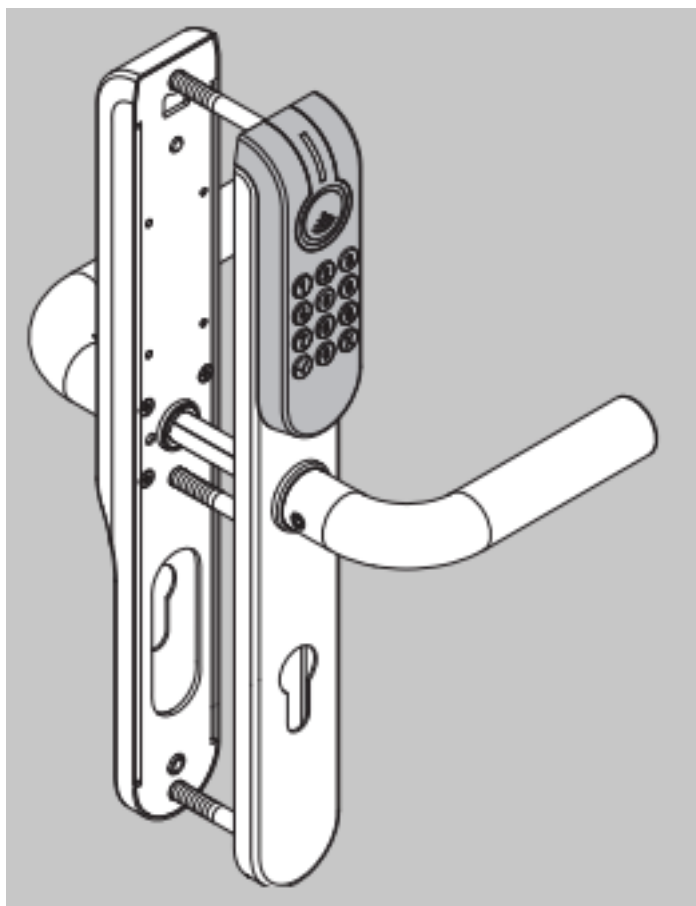

Hoppe is a trademark of Hoppe Holding AG.

Commercial Deadbolt

Note. Measurements in square brackets
[] are expressed in millimeters.

Commercial Entrance Handle

Variety of commercial entrance handles available.

Note. Measurements in square brackets
[] are expressed in millimeters.

Assa Abloy™ Smart Lock

ESA500

Dimensions (inch): 12.28 x 1.61 x 0.39/0.79 (H x W x D)

Dimensions (mm): 312 x 41 x 10/20 (H x W x D)

Variety of ASSA ABLOY smart locks available.