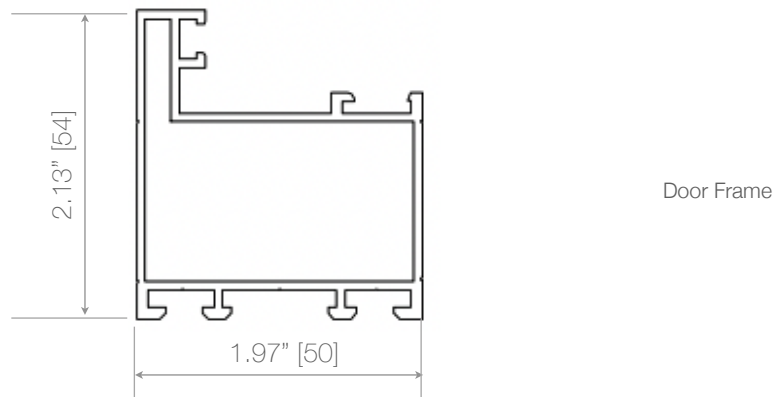

FoldA Aluminum 54

Track Type 1 - Standard Combo Track (0 AZON (Top)/ 0 AZON (Bottom))

Weep holes installed by others as needed.

Note. Measurements in square brackets [] are expressed in millimeters.

Also available for FoldA Aesthetic.