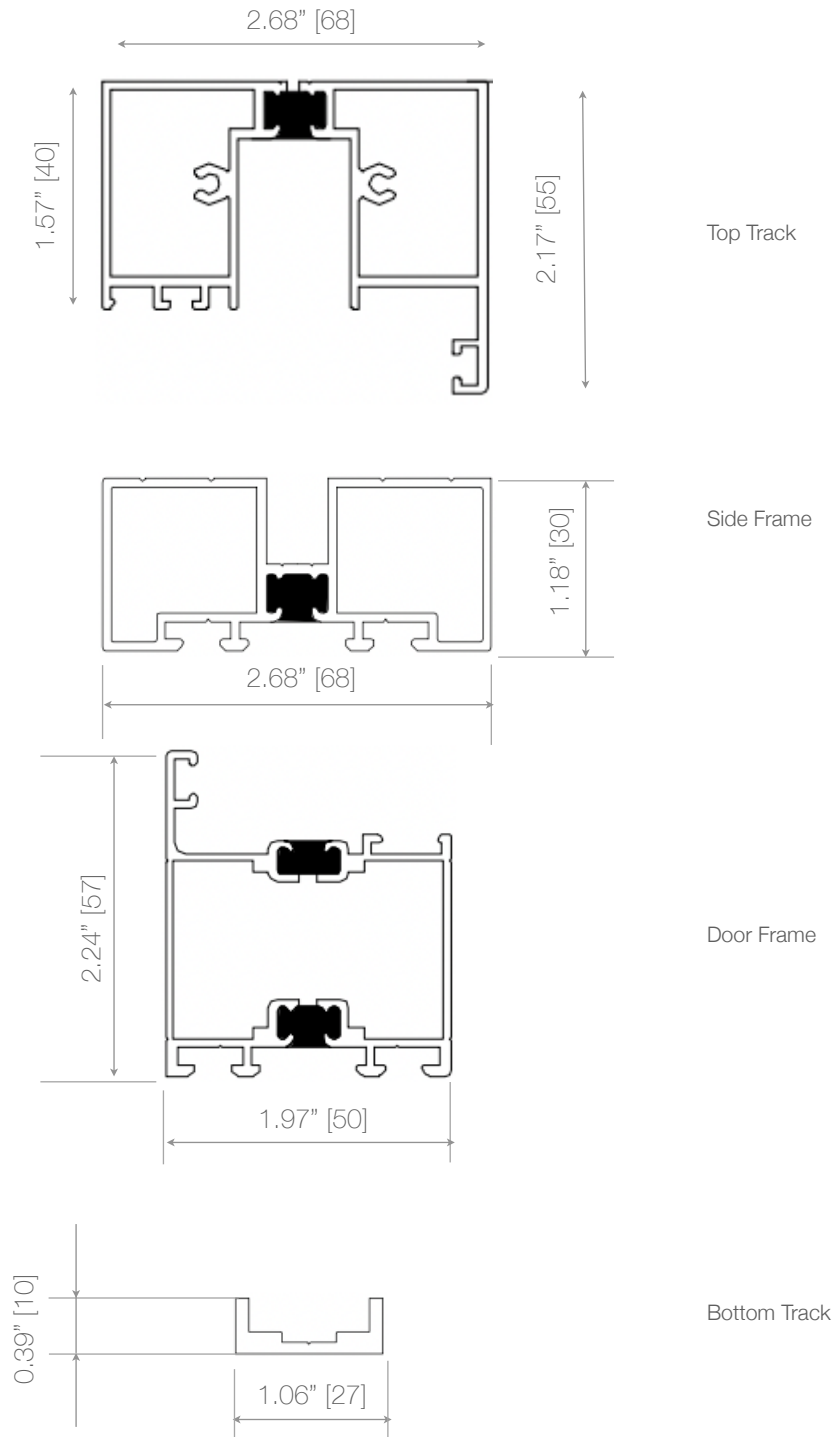

FoldA Serenity

Track Type 9 - Minimal Recess Track (1 AZON (Top)/ 0 AZON (Bottom))

Note. Measurements in square brackets [ ] are expressed in millimeters.