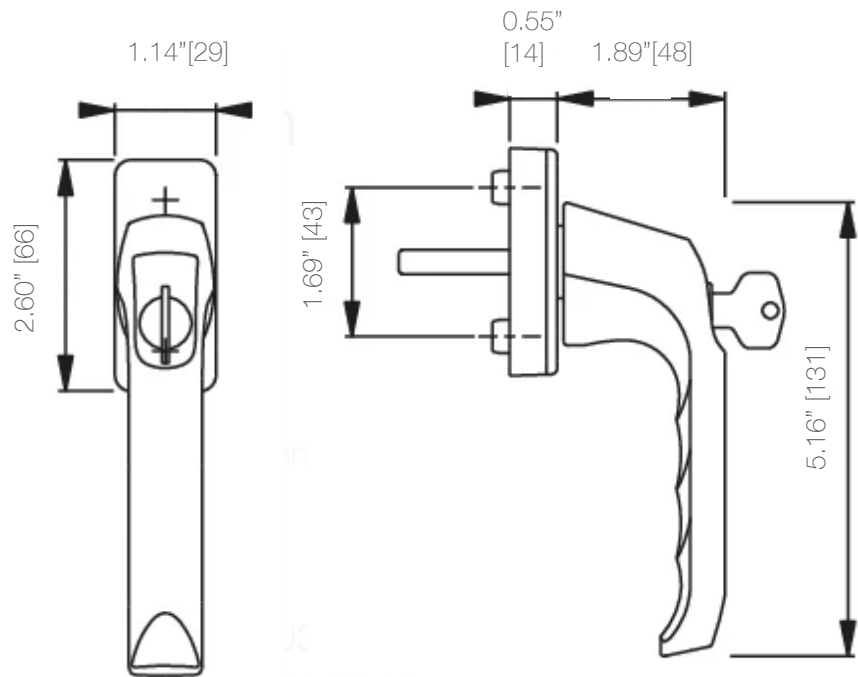

London
HOPPE aluminium
lockable turn/tilt handle
with Secu100®

Variety of Hoppe handles available.

Note. Measurements in square brackets
[ ] are expressed in millimeters.

Hoppe is a trademark of Hoppe Holding AG.