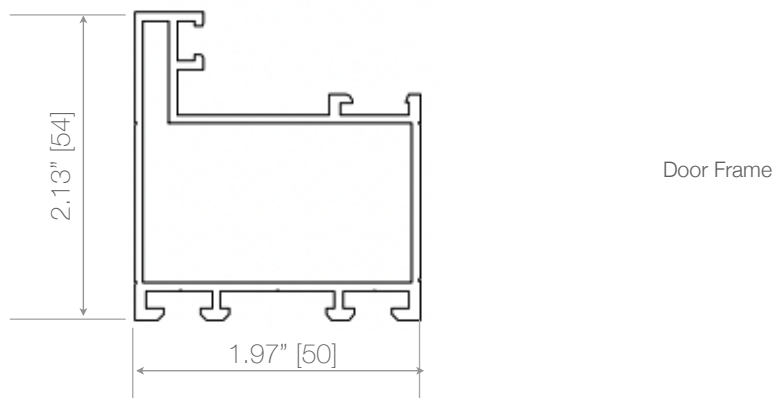

FoldA Aluminum 54

Track Type 12 - Freeway Track (0 AZON (Top)/ 0 AZON (Bottom))

Weep holes installed by others as needed.

Note. Measurements in square brackets [] are expressed in millimeters.

Also available for FoldA Aesthetic.