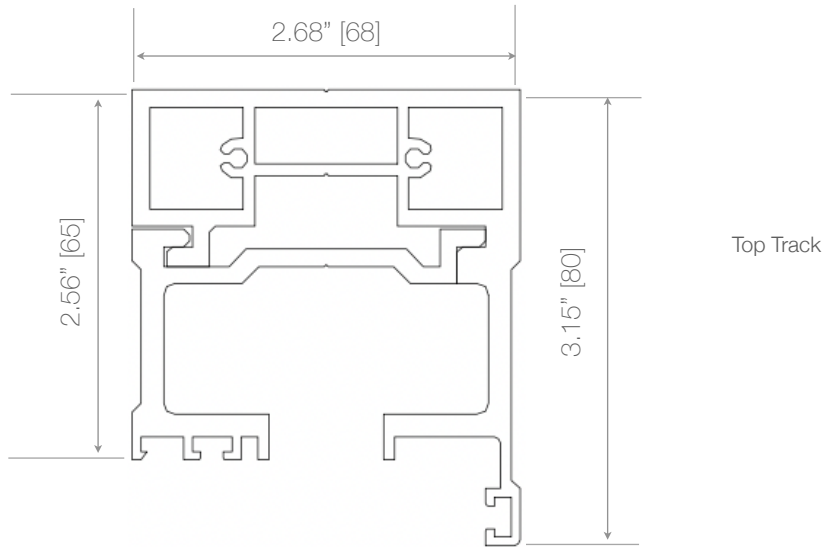

FoldA Aluminum 54

Track Type 13 - HD Track (0 AZON (Top)/ 0 AZON (Bottom))

Note. Measurements in square brackets [ ] are expressed in millimeters.

Also available for FoldA Aesthetic.