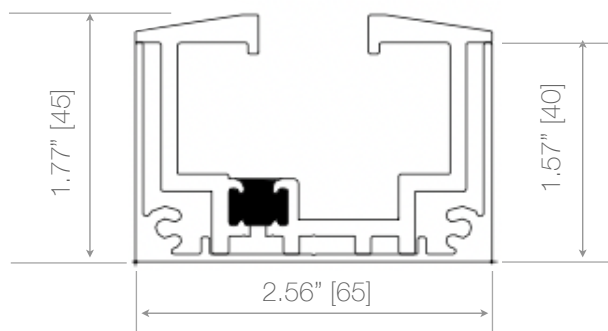

Top Track

Side Frame

Door Frame

Bottom Track

Weep holes installed by others as needed.

Also available for FoldA Aesthetic.

Note. Measurements in square brackets [] are expressed in millimeters.

EZ-FOLD-A-DOOR