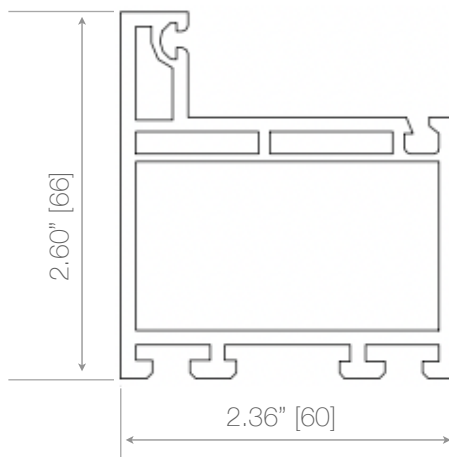

FoldA UPVC 66

Track Type 4 - Standard UPVC Track (0 AZON (Top)/ 0 AZON (Bottom))

Top Track

Side Frame

Door Frame

Bottom Track

Weep holes installed by others as needed.

Note. Measurements in square brackets [] are expressed in millimeters.

FoldA UPVC 66

Track Type 5 - Standard UPVC Track (1 AZON (Top)/ 2 AZONs (Bottom))

Top Track

Side Frame

Door Frame

Bottom Track

Weep holes installed by others as needed.

Note. Measurements in square brackets [] are expressed in millimeters.