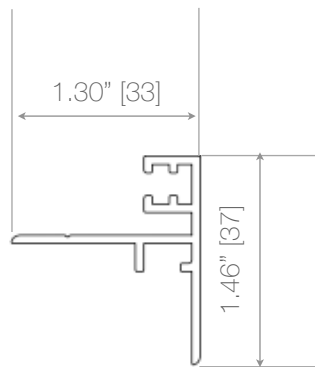

Extreme Weather Seals

Note. Measurements in square brackets [] are expressed in millimeters.

Wind Flanges

Wind Flange for Aluminum

Wind Flange for UPVC

Note. Measurements in square brackets
[] are expressed in millimeters.

Entrance Set Mortise Lock

Note. Measurements in square brackets [] are expressed in millimeters.

Low Profile Lever Handle

D-Handle

Note. Measurements in square brackets [] are expressed in millimeters.

Hoppe™ Handle

Note. Measurements in square brackets
[] are expressed in millimeters.

Assa Abloy™ Smart Lock

ESA500

Dimensions (inch): 12.28 x 1.61 x 0.39/0.79 (H x W x D)

Dimensions (mm): 312 x 41 x 10/20 (H x W x D)

Variety of ASSA ABLOY smart locks available.

EZ Euro Screen

[Standard Type]

Maximum Sizes:

Dimensions (inch)

Single: 196" x 127" (W X H)
 Double: 393" x 127" (W X H)

Dimensions (mm)

Single: 5000 x 3250 (W X H)
 Double: 10000 x 3250 (W X H)

[Expansive Type]