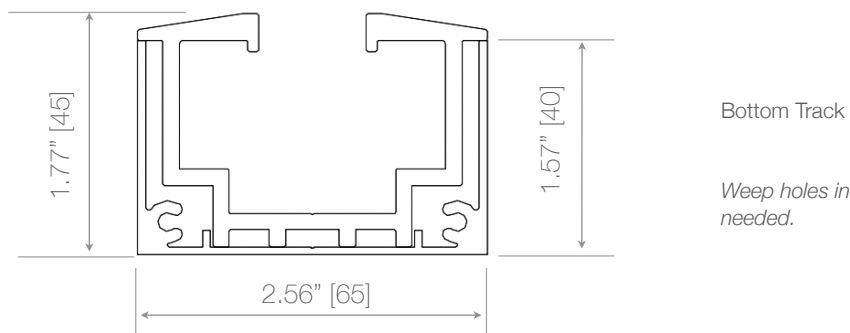

FoldA Aluminum 54

Track Type 1 - Standard Combo Track (0 AZON (Top)/ 0 AZON (Bottom))

Weep holes installed by others as needed.

Note. Measurements in square brackets [] are expressed in millimeters.

Also available for FoldA Aesthetic.

Top Track

Side Frame

Door Frame

Bottom Track

Weep holes installed by others as needed.

Also available for FoldA Aesthetic.

Note. Measurements in square brackets [] are expressed in millimeters.

EZ-FOLD-A-DOOR