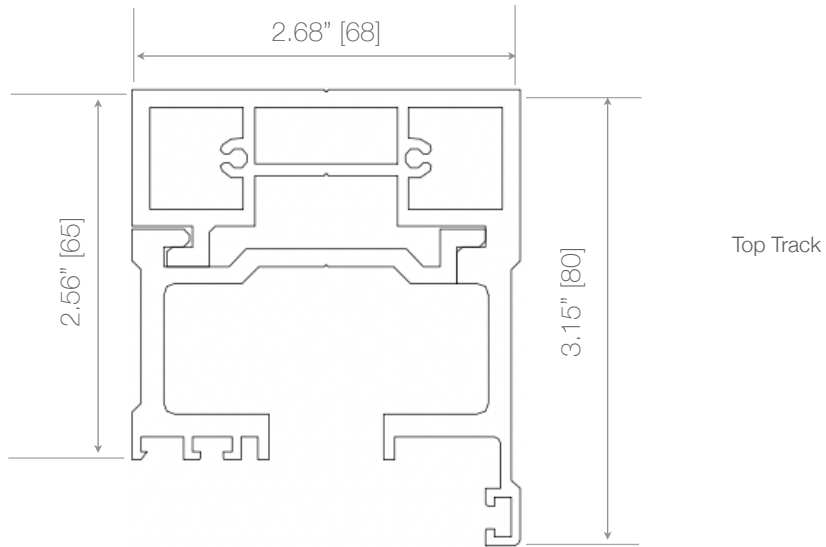

FoldA Aluminum 54

Track Type 1 - Standard Combo Track (0 AZON (Top)/ 0 AZON (Bottom))

Weep holes installed by others as needed.

Note. Measurements in square brackets [] are expressed in millimeters.

Also available for FoldA Aesthetic.

FoldA Aluminum 54

Track Type 10 - Automotive Track (0 AZON (Top)/ 0 AZON (Bottom))

Also available for FoldA Aesthetic.

Note. Measurements in square brackets [] are expressed in millimeters.

FoldA Aluminum 54

Track Type 12 - Freeway Track (0 AZON (Top)/ 0 AZON (Bottom))

Weep holes installed by others as needed.

Note. Measurements in square brackets [] are expressed in millimeters.

Also available for FoldA Aesthetic.

Top Track

Side Frame

Door Frame

Bottom Track

Weep holes installed by others as needed.

Also available for FoldA Aesthetic.

Note. Measurements in square brackets [] are expressed in millimeters.

EZ-FOLD-A-DOOR