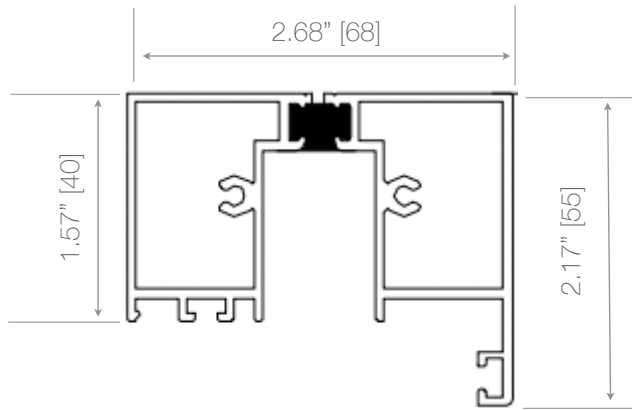

Top Track

Side Frame

Door Frame

Bottom Track

Weep holes installed by others as needed.

Also available for FoldA Aesthetic.

Note. Measurements in square brackets [] are expressed in millimeters.

EZ-FOLD-A-DOOR