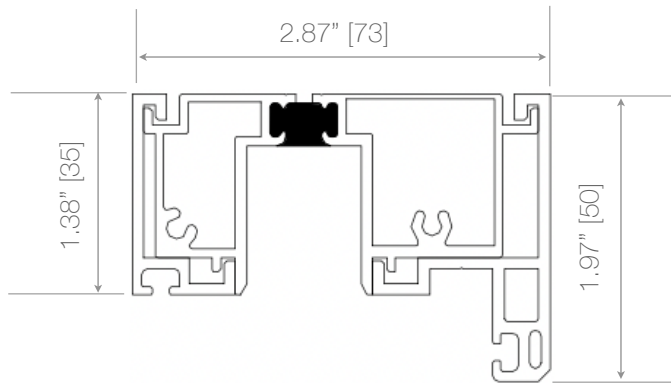

FoldA UPVC 66

Track Type 4 - Standard UPVC Track (0 AZON (Top)/ 0 AZON (Bottom))

Top Track

Side Frame

Door Frame

Bottom Track

Weep holes installed by others as needed.

Note. Measurements in square brackets [] are expressed in millimeters.

FoldA UPVC 66

Track Type 5 - Standard UPVC Track (1 AZON (Top)/ 2 AZONs (Bottom))

Top Track

Side Frame

Door Frame

Bottom Track

Weep holes installed by others as needed.

Note. Measurements in square brackets [] are expressed in millimeters.