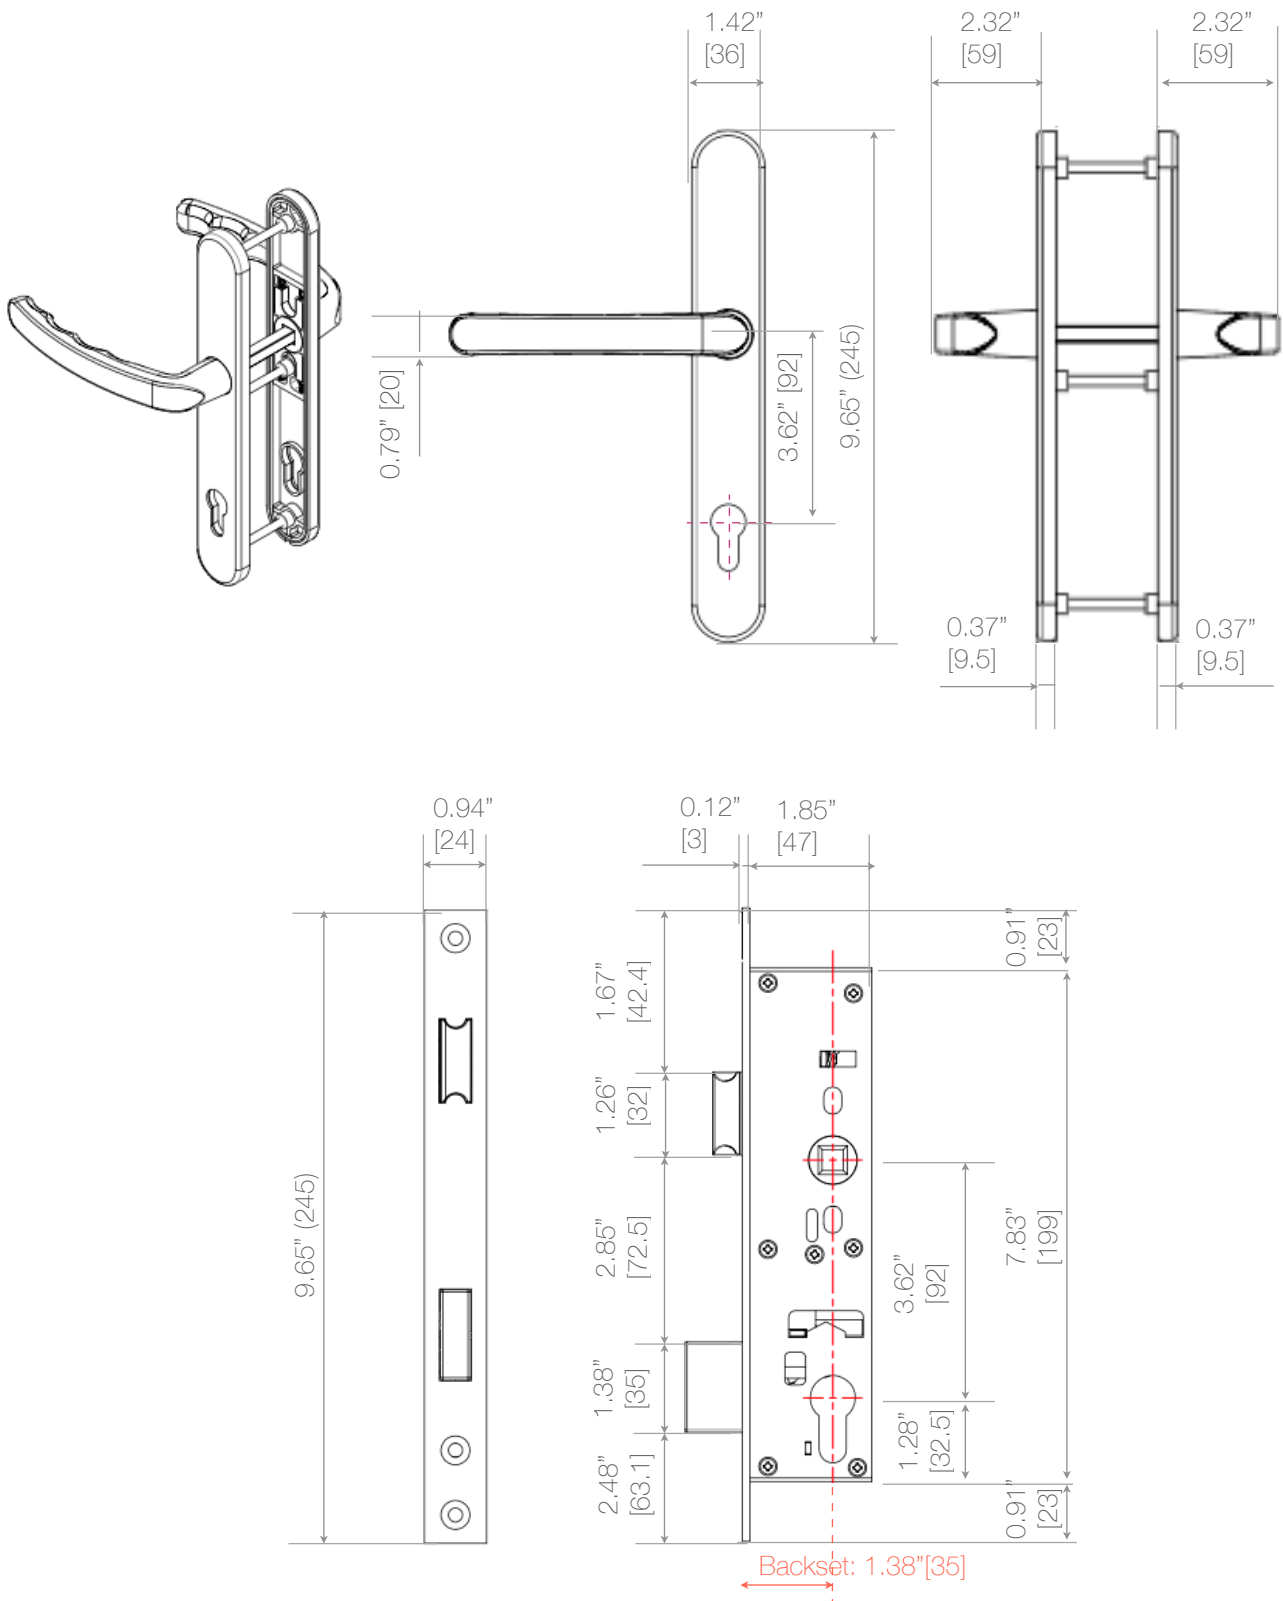

Entrance Set Mortise Lock

Note. Measurements in square brackets [] are expressed in millimeters.