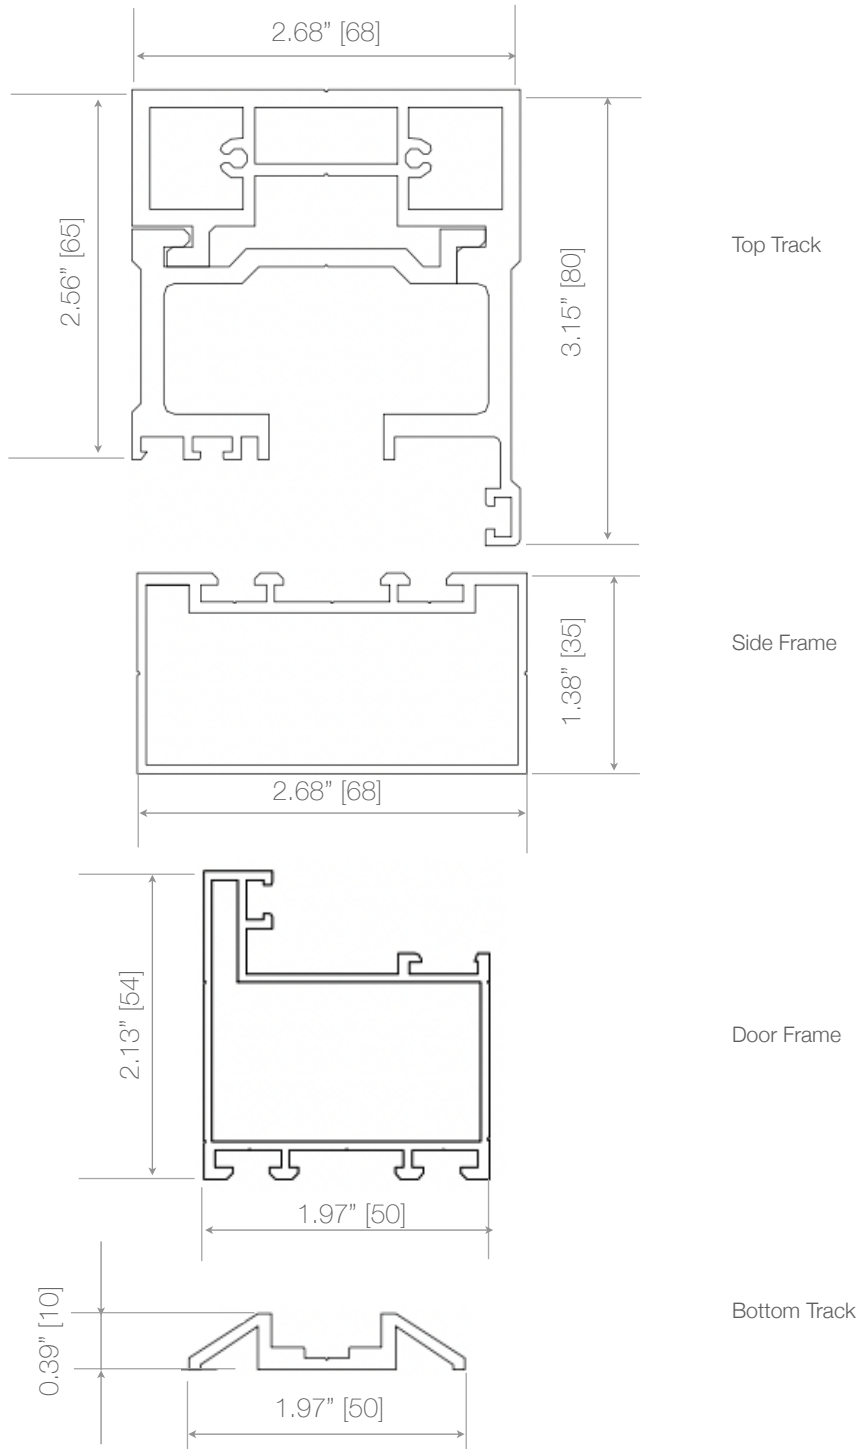

FoldA Serenity

Track Type 17 - Surface Mount Bottom Track with HD Top Track (no AZON)

Note. Measurements in square brackets [ ] are expressed in millimeters.