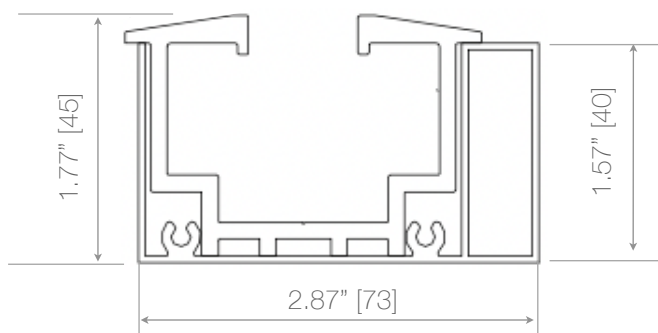

FoldA UPVC 66

Track Type 4 - Standard UPVC Track (0 AZON (Top)/ 0 AZON (Bottom))

Top Track

Side Frame

Door Frame

Bottom Track

Weep holes installed by others as needed.

Note. Measurements in square brackets [] are expressed in millimeters.

FoldA UPVC 66

Track Type 5 - Standard UPVC Track (1 AZON (Top)/ 2 AZONs (Bottom))

Top Track

Side Frame

Door Frame

Bottom Track

Weep holes installed by others as needed.

Note. Measurements in square brackets [] are expressed in millimeters.