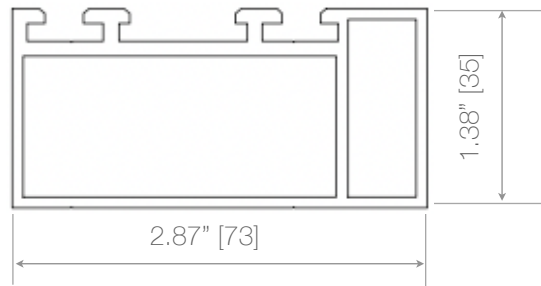

FoldA UPVC 66

Track Type 5 - Standard UPVC Track (1 AZON (Top)/ 2 AZONs (Bottom))

Side Frame

Door Frame

Bottom Track

Weep holes installed by others as needed.

Note. Measurements in square brackets [ ] are expressed in millimeters.

EZ-FOLD-A-DOOR

Transform your space
A FOLD at a Time

Specifications and details subject to change without notice.

www.ezfoldadoor.com