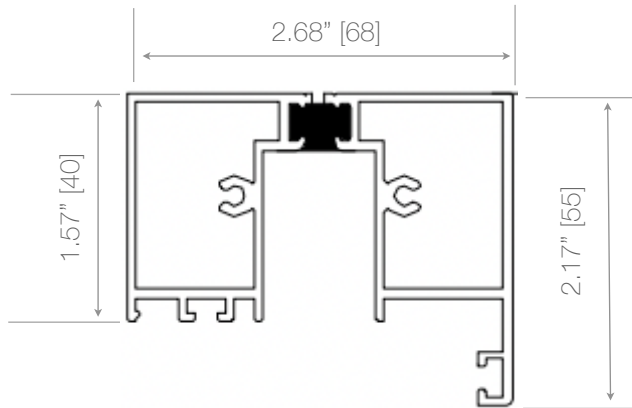

FoldA Aluminum 57

Track Type 11 - Automotive Track (1 AZON (Top)/ 0 AZON (Bottom))

Top Track