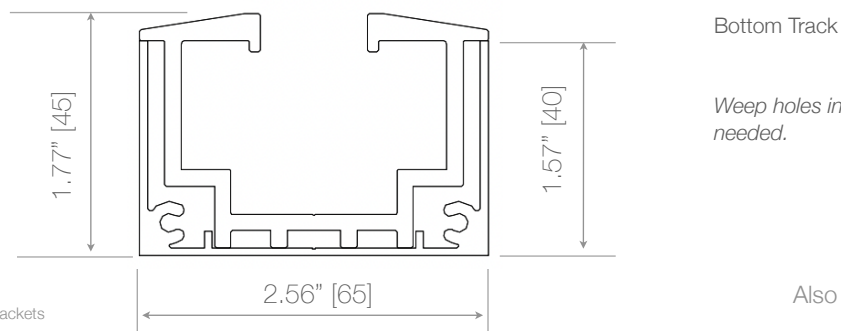

FoldA Aluminum 54

Track Type 13 - HD Track (0 AZON (Top)/ 0 AZON (Bottom))

Note. Measurements in square brackets [ ] are expressed in millimeters.

Also available for FoldA Aesthetic.