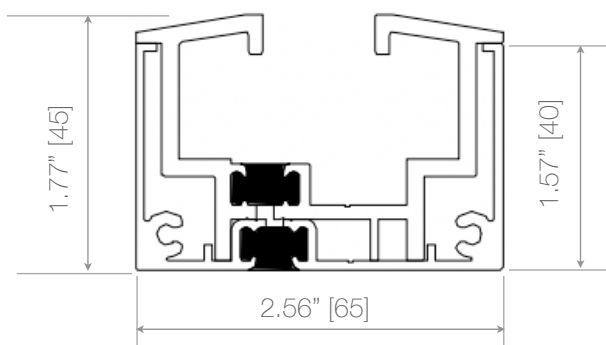

Top Track

Side Frame

Door Frame

Bottom Track

Weep holes installed by others as needed.

Also available for FoldA Aesthetic.

Note. Measurements in square brackets [] are expressed in millimeters.

EZ-FOLD-A-DOOR