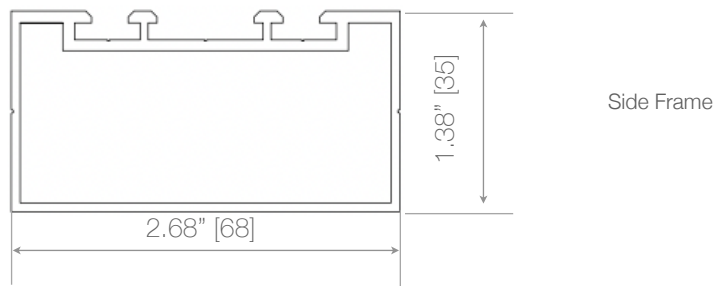

FoldA Aluminum 54

Track Type 12 - Freeway Track (0 AZON (Top)/ 0 AZON (Bottom))

Weep holes installed by others as needed.

Note. Measurements in square brackets [] are expressed in millimeters.

Also available for FoldA Aesthetic.