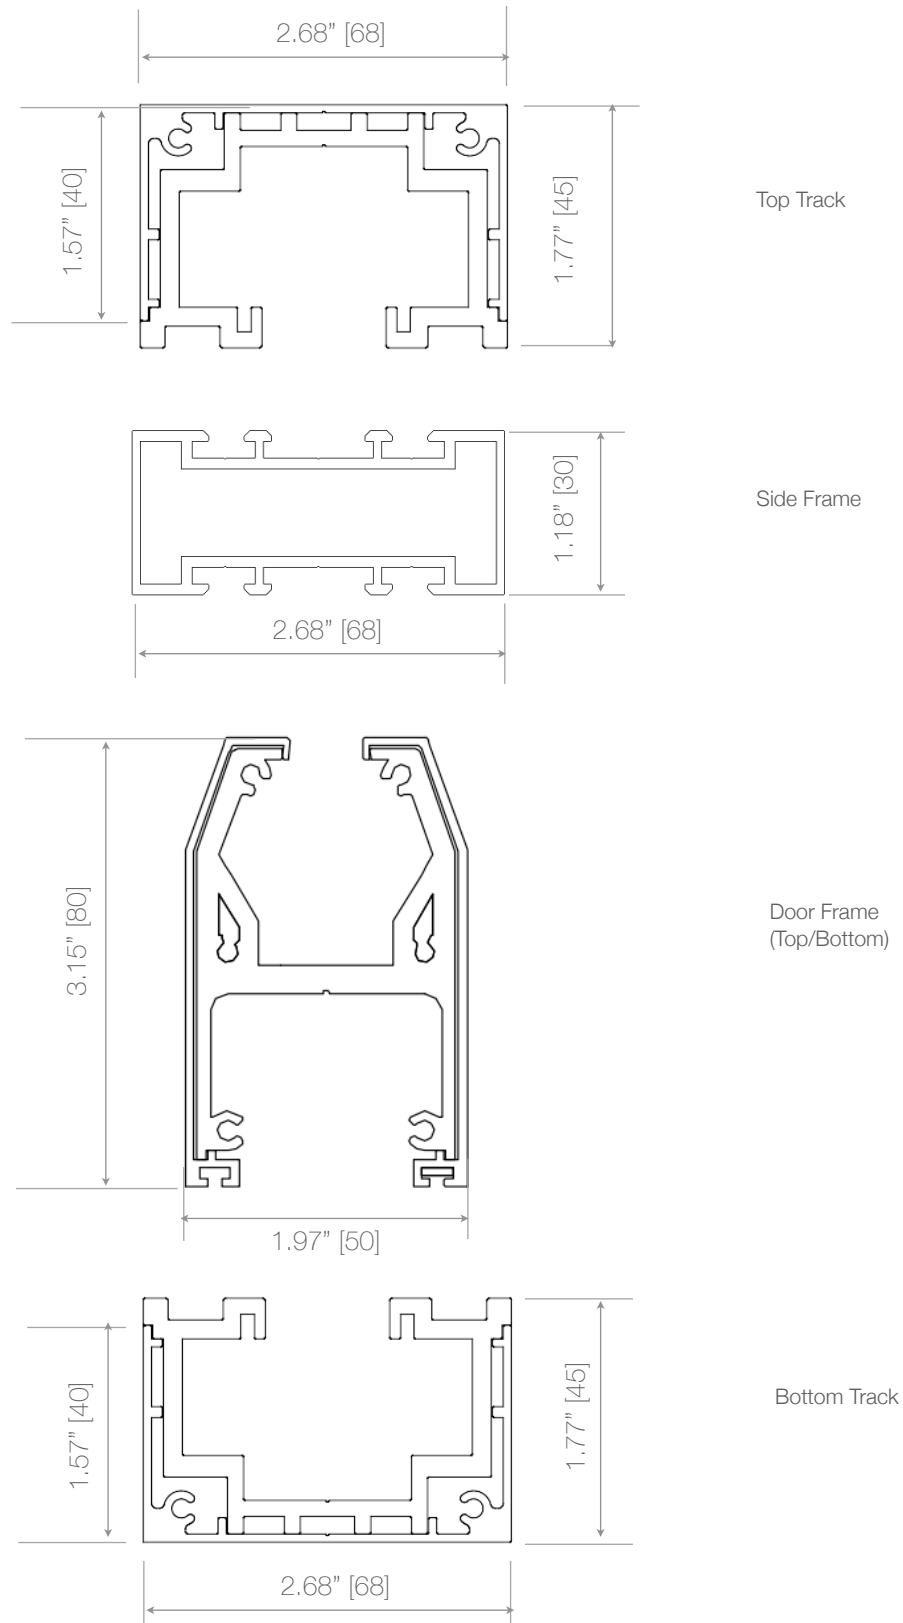

FoldA ClearView

Note. Measurements in square brackets [ ] are expressed in millimeters.