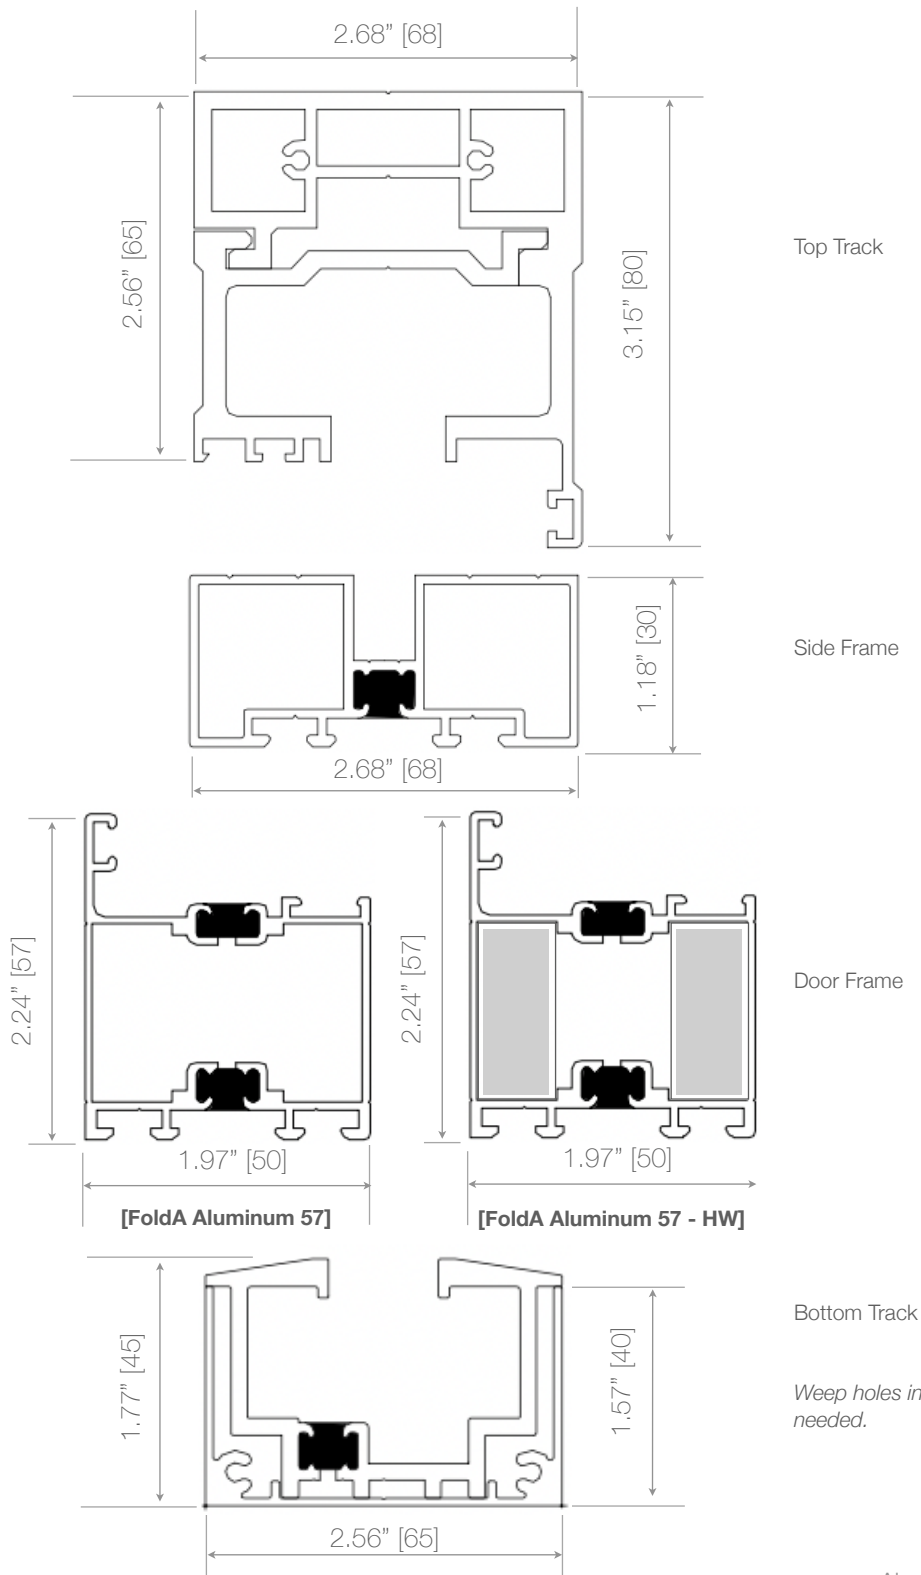

FoldA Aluminum 57 / FoldA Aluminum 57 - HW

Track Type 14 - HD Track (0 AZON (Top)/ 1 AZON (Bottom))

Weep holes installed by others as needed.

Also available for FoldA Aesthetic

Note. Measurements in square brackets [] are expressed in millimeters.