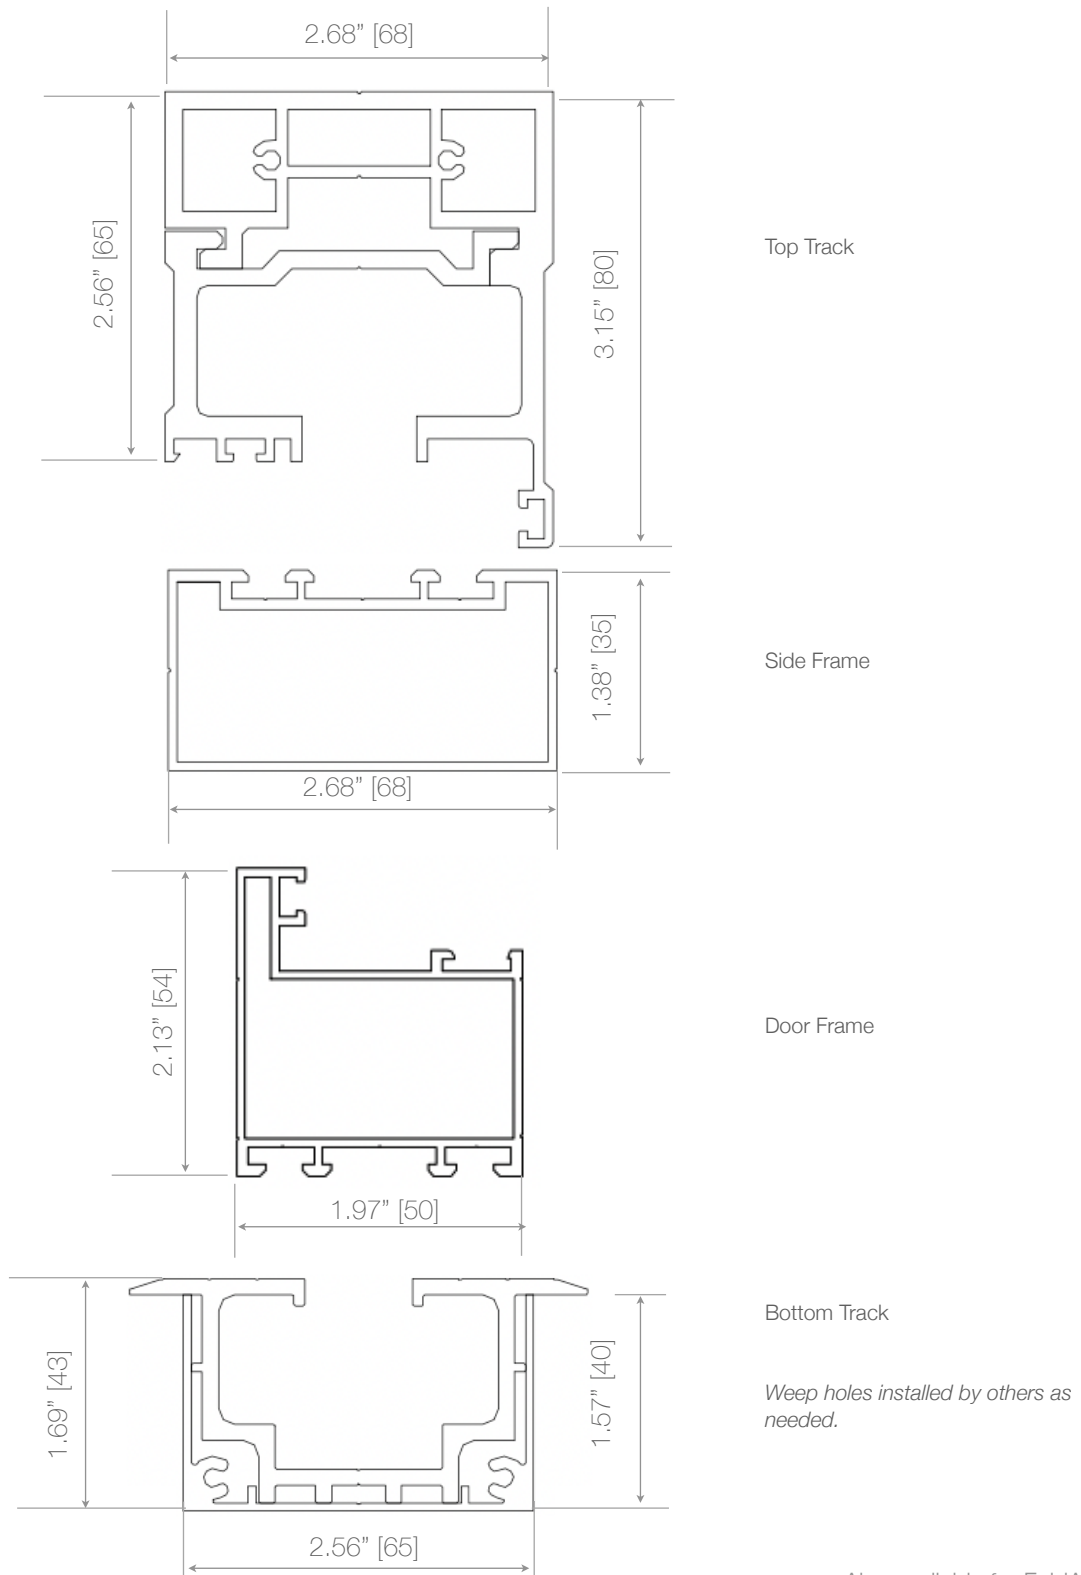

FoldA Aluminum 54

Track Type 10 - Automotive Track (0 AZON (Top)/ 0 AZON (Bottom))

Also available for FoldA Aesthetic.

Note. Measurements in square brackets [ ] are expressed in millimeters.