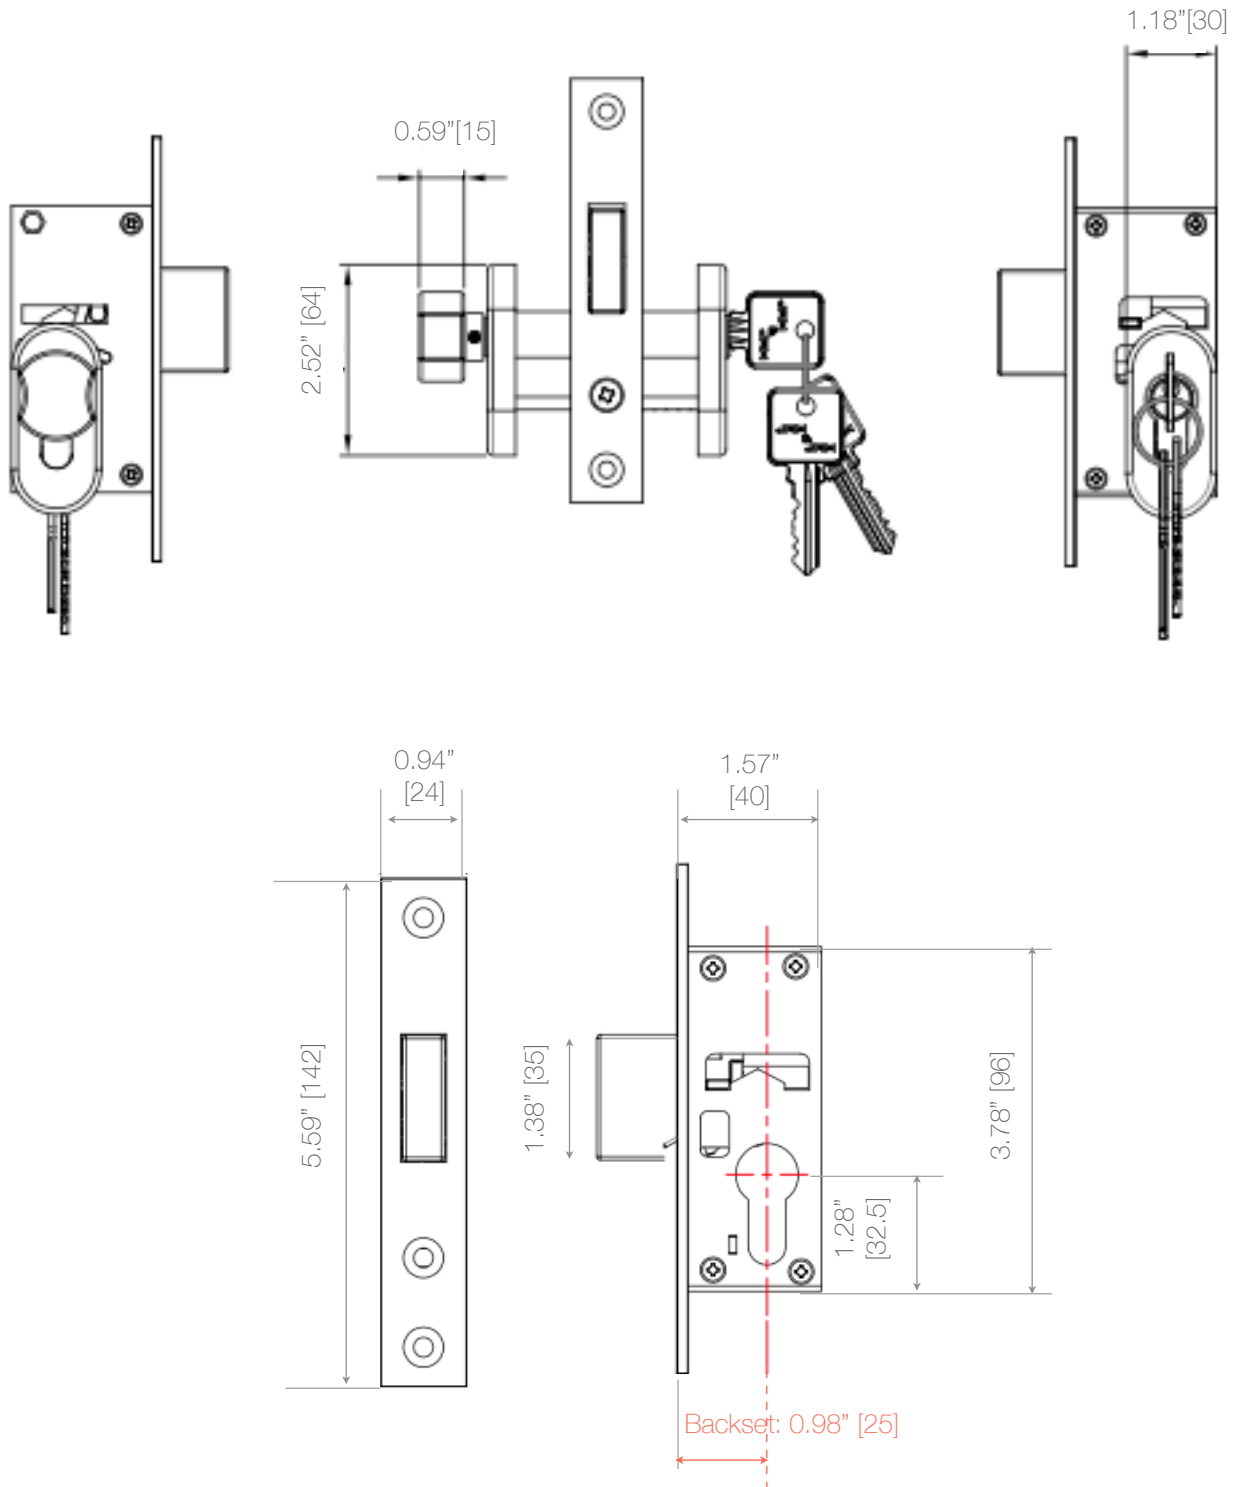

Commercial Deadbolt

Note. Measurements in square brackets
[ ] are expressed in millimeters.