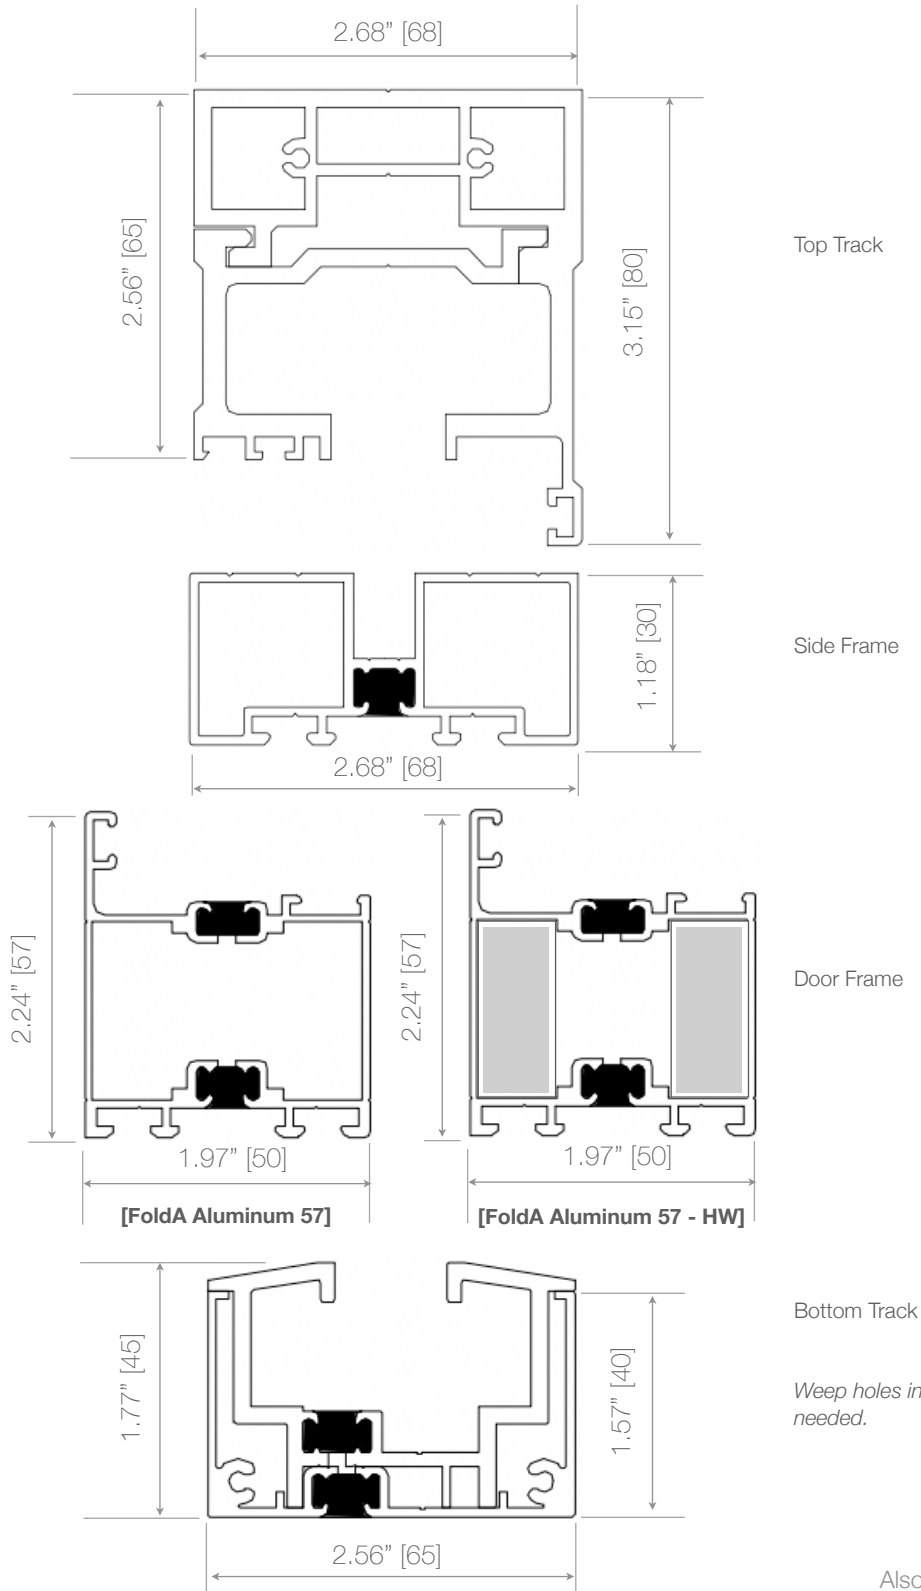

Top Track

Side Frame

Door Frame

Bottom Track

Weep holes installed by others as needed.

Also available for FoldA Aesthetic.

Note. Measurements in square brackets
[] are expressed in millimeters.

EZ-FOLD-A-DOOR

Side Frame

Door Frame

Bottom Track

Weep holes installed by others as needed.

Note. Measurements in square brackets [] are expressed in millimeters.

EZ-FOLD-A-DOOR

Transform your space
A FOLD at a Time

Specifications and details subject to change without notice.

www.ezfoldadoor.com

FoldA Aluminum 57 / FoldA Aluminum 57 - HW

Track Type 14 - HD Track (0 AZON (Top)/ 1 AZON (Bottom))

Weep holes installed by others as needed.

Also available for FoldA Aesthetic

Note. Measurements in square brackets [] are expressed in millimeters.

FoldA Aluminum 57 / FoldA Aluminum 57 - HW

Track Type 15 - HD Track (0 AZON (Top)/ 2 AZONs (Bottom))

Weep holes installed by others as needed.

Also available for FoldA Aesthetic

Note. Measurements in square brackets [] are expressed in millimeters.