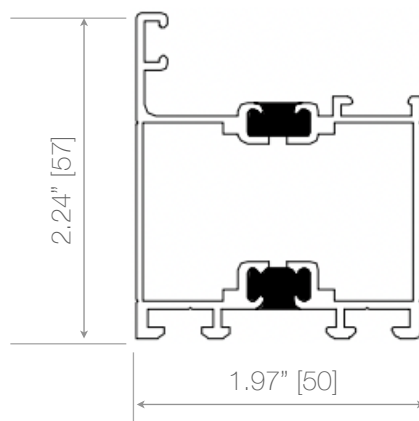

Top Track

Side Frame

Door Frame

Bottom Track

Weep holes installed by others as needed.

Also available for FoldA Aesthetic.

Note. Measurements in square brackets [] are expressed in millimeters.

EZ-FOLD-A-DOOR