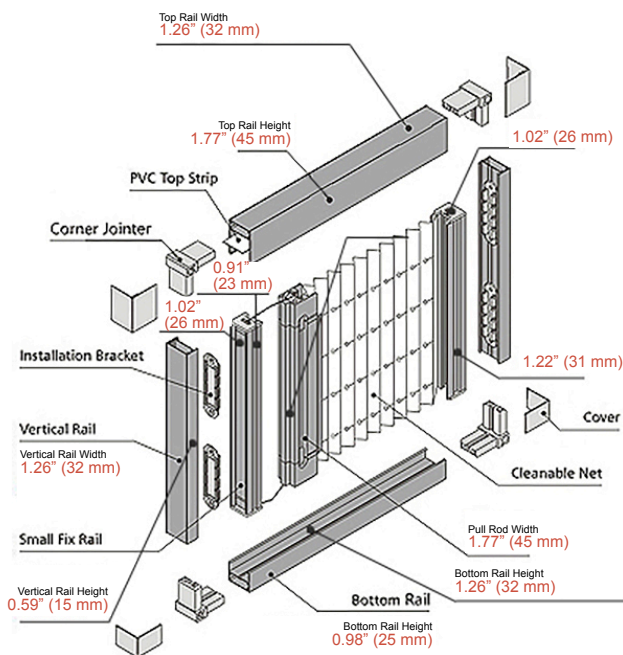

Note. Measurements in square brackets
[] are expressed in millimeters.

Assa Abloy™ Smart Lock

ESA500

Dimensions (inch): 12.28 x 1.61 x 0.39/0.79 (H x W x D)

Dimensions (mm): 312 x 41 x 10/20 (H x W x D)

Variety of ASSA ABLOY smart locks available.

Assa Abloy is a trademark of Assa Abloy AB.

EZ-FOLD-A-DOOR

Transform your space
A FOLD at a Time

Specifications and details subject to change without notice.
www.ezfoldadoor.com

Retractable Insect Screens

EZ Euro Screen

[Standard Type]

Maximum Sizes:

Dimensions (inch)

Single: 196" x 127" (W X H)
 Double: 393" x 127" (W X H)

Dimensions (mm)

Single: 5000 x 3250 (W X H)
 Double: 10000 x 3250 (W X H)

[Expansive Type]