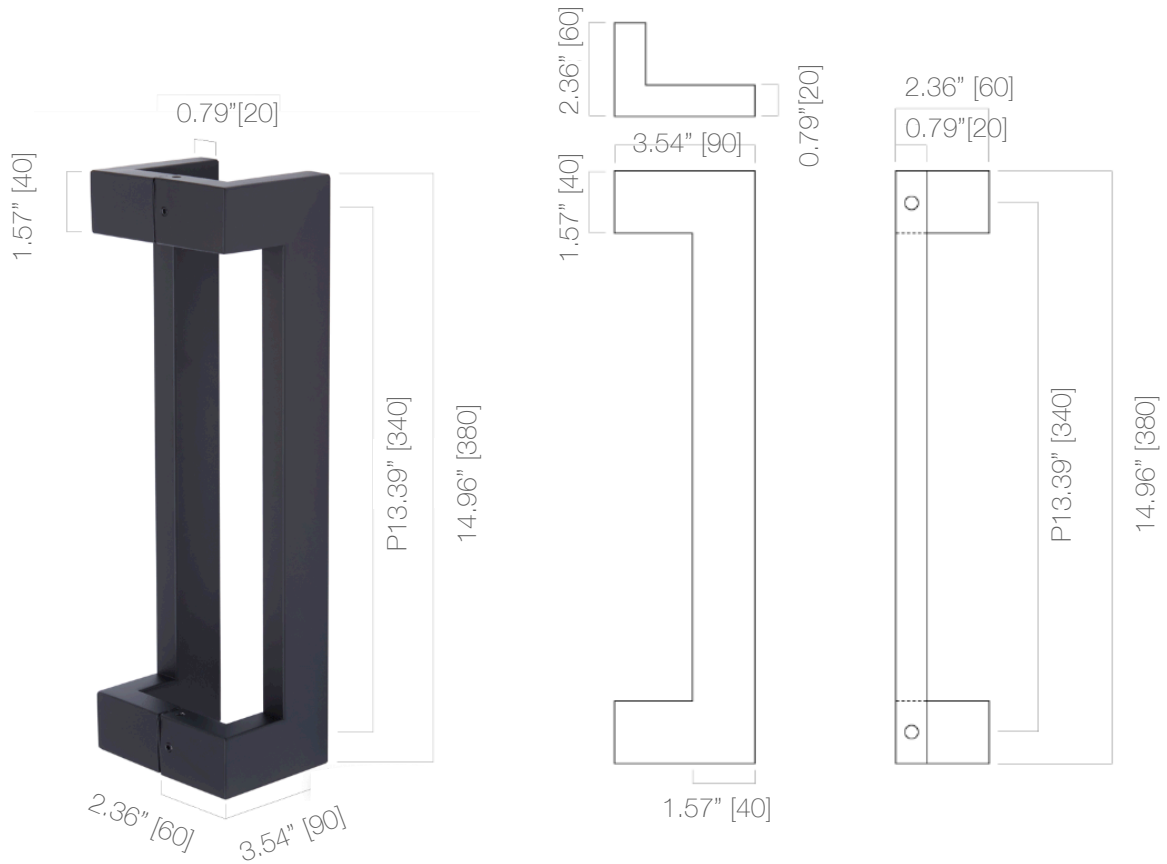

Commercial Entrance Handle

Variety of commercial entrance handles available.

Note. Measurements in square brackets
[ ] are expressed in millimeters.